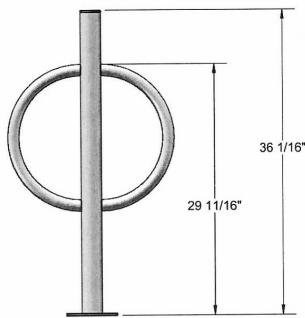

Ring Bollard Bike Rack

- 19.97 and 22.76 Lbs.
 - 17 1/16" Wide x 38" High.
 - Heavy walled 3 1/2" O.D. steel tubing.
 - Zinc rich primer TGIC epoxy powder coating.
 - Available in surface (shown) or inground mount.
 - One year warranty.
- NOF#** WC BKR B

WC BKRBSM	Ring Bollard Bike Rack, 19.97 Lbs. – Surface Mount.
WC BKRBIG	Ring Bollard Bike Rack, 22.76 Lbs. – Inground Mount.

Powder Coat Gloss Colors

NATIONAL OUTDOOR FURNITURE, INC.
P.O. Box 296 Riverhead, NY 11901
Toll-Free Phone: 1-888-663-4621
Phone: 631-369-9099 Fax: 631-207-8312
Email: nofinc@optonline.net
www.nationaloutdoorfurniture.com