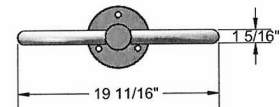

Ring Bollard Bike Rack

- 19.97 and 22.76 Lbs.
 - 17 1/16" Wide x 38" High.
 - Heavy walled 3 1/2" O.D. steel tubing.
 - Zinc rich primer TGIC epoxy powder coating.
 - Available in surface (shown) or inground mount.
 - One year warranty.
- NOF#** WC BKR B

WC BKRBSM	Ring Bollard Bike Rack, 19.97 Lbs. – Surface Mount.
WC BKRBIG	Ring Bollard Bike Rack, 22.76 Lbs. – Inground Mount.

Powder Coat Gloss Colors

NATIONAL OUTDOOR FURNITURE, INC.
P.O. Box 296 Riverhead, NY 11901
Toll-Free Phone: 1-888-663-4621
Phone: 631-369-9099 Fax: 631-207-8312
Email: nofinc@optonline.net
www.nationaloutdoorfurniture.com