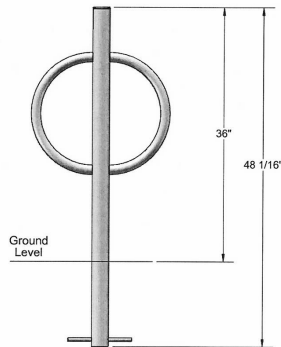

Ring Bollard Bike Rack

- 19.97 and 22.76 Lbs.
 - 17 1/16" Wide x 38" High.
 - Heavy walled 3 1/2" O.D. steel tubing.
 - Zinc rich primer TGIC epoxy powder coating.
 - Available in surface (shown) or inground mount.
 - One year warranty.
- NOF#** WC BKR B

WC BKRBSM	Ring Bollard Bike Rack, 19.97 Lbs. – Surface Mount.
WC BKRBIG	Ring Bollard Bike Rack, 22.76 Lbs. – Inground Mount.

Powder Coat Gloss Colors

NATIONAL OUTDOOR FURNITURE, INC.
P.O. Box 296 Riverhead, NY 11901
Toll-Free Phone: 1-888-663-4621
Phone: 631-369-9099 Fax: 631-207-8312
Email: nofinc@optonline.net
www.nationaloutdoorfurniture.com