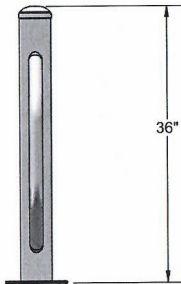

Bike Post Bike Rack

- 28.94 and 37.98 Lbs.
 - 20 1/2" Wide x 36 3/8" High.
 - 4" Center post, heavy walled steel tubing.
 - Zinc rich primer TGIC epoxy powder coating.
 - Available in surface (shown) or inground mount.
 - One year warranty.
- NOF#** WC BKBP

WC BKBPSM	Bike Post Bike Rack, 28.94 Lbs. – Surface Mount.
WC BKBPIG	Bike Post Bike Rack, 37.98 Lbs. – Inground Mount.

Powder Coat Gloss Colors

<p>NATIONAL OUTDOOR FURNITURE, INC. P.O. Box 296 Riverhead, NY 11901 Toll-Free Phone: 1-888-663-4621 Phone: 631-369-9099 Fax: 631-207-8312 Email: nofinc@optonline.net www.nationaloutdoorfurniture.com</p>	<p>NATIONAL OUTDOOR FURNITURE, INC. P.O. Box 325 Pomfret Center, Ct 06259 Toll-Free Phone: 1-888-516-8873 Phone: 1-860-974-1551 Fax: 516-706-1901 Email: nofinc@earthlink.net www.nationaloutdoorfurniture.com</p>
---	--