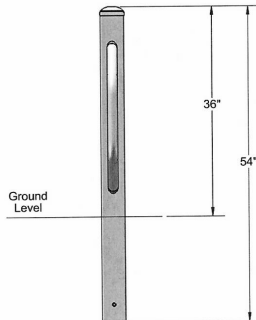

Bike Post Bike Rack

- 28.94 and 37.98 Lbs.
 - 20 1/2" Wide x 36 3/8" High.
 - 4" Center post, heavy walled steel tubing.
 - Zinc rich primer TGIC epoxy powder coating.
 - Available in surface (shown) or inground mount.
 - One year warranty.
- NOF#** WC BKBP

WC BKBPSM	Bike Post Bike Rack, 28.94 Lbs. – Surface Mount.
WC BKBPIG	Bike Post Bike Rack, 37.98 Lbs. – Inground Mount.

Powder Coat Gloss Colors

<p>NATIONAL OUTDOOR FURNITURE, INC. P.O. Box 296 Riverhead, NY 11901 Toll-Free Phone: 1-888-663-4621 Phone: 631-369-9099 Fax: 631-207-8312 Email: nofinc@optonline.net www.nationaloutdoorfurniture.com</p>	<p>NATIONAL OUTDOOR FURNITURE, INC. P.O. Box 325 Pomfret Center, Ct 06259 Toll-Free Phone: 1-888-516-8873 Phone: 1-860-974-1551 Fax: 516-706-1901 Email: nofinc@earthlink.net www.nationaloutdoorfurniture.com</p>
---	--