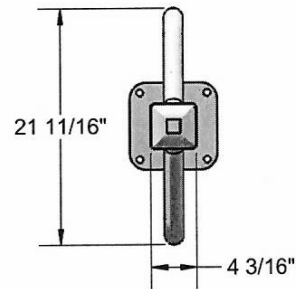

Bike Post Bike Rack

- 28.94 and 37.98 Lbs.
 - 20 1/2" Wide x 36 3/8" High.
 - 4" Center post, heavy walled steel tubing.
 - Zinc rich primer TGIC epoxy powder coating.
 - Available in surface (shown) or inground mount.
 - One year warranty.
- NOF#** WC BKBP

WC BKBPSM	Bike Post Bike Rack, 28.94 Lbs. – Surface Mount.
WC BKBPIG	Bike Post Bike Rack, 37.98 Lbs. – Inground Mount.

Powder Coat Gloss Colors

<p>NATIONAL OUTDOOR FURNITURE, INC. P.O. Box 296 Riverhead, NY 11901 Toll-Free Phone: 1-888-663-4621 Phone: 631-369-9099 Fax: 631-207-8312 Email: nofinc@optonline.net www.nationaloutdoorfurniture.com</p>	<p>NATIONAL OUTDOOR FURNITURE, INC. P.O. Box 325 Pomfret Center, Ct 06259 Toll-Free Phone: 1-888-516-8873 Phone: 1-860-974-1551 Fax: 516-706-1901 Email: nofinc@earthlink.net www.nationaloutdoorfurniture.com</p>
---	--