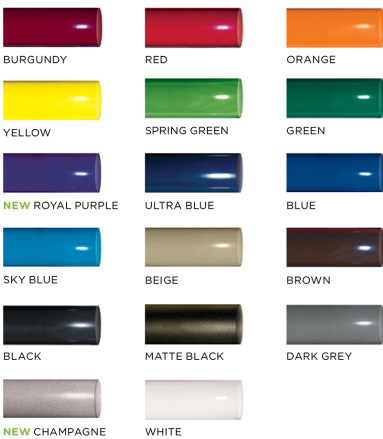

N.O.F. / Inc.

Standard Powder Coat Colors

4 Ft. Wilmington Cast Aluminum Bench - Portable/Surface Mount.

- 110 - 175 Lbs.
- Available in 4', 6', 8' lengths.
- Bolt together design.
- Seat/back is made from 12 gauge die formed flat steel plate with precision punched design.
- Vertical or horizontal slats.
- 17 Powder coated finishes.
- Portable and/or surface mount.
- All stainless steel hardware.
- Some assembly required.