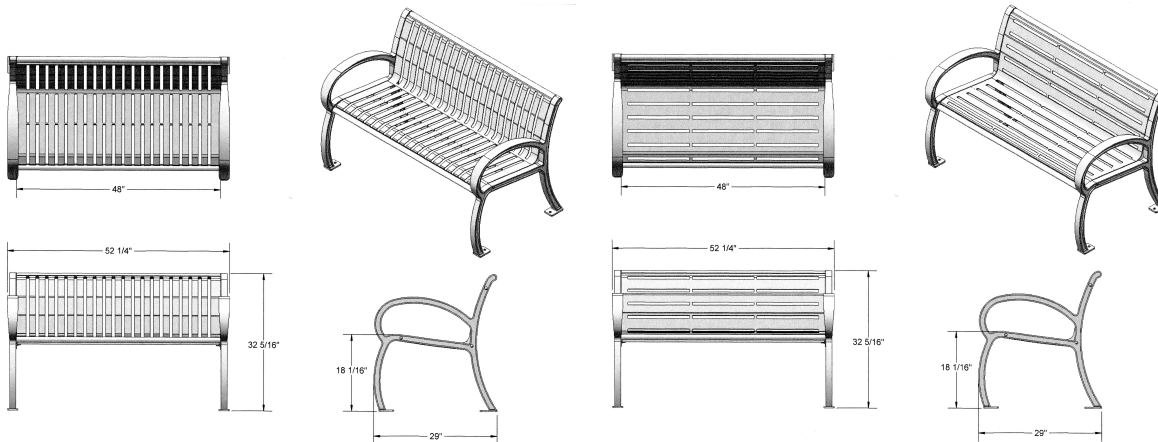

N.O.F. / Inc.

Standard Powder Coat Colors

4 Ft. Wilmington Cast Aluminum Bench - Portable/Surface Mount.

- 110 - 175 Lbs.
- Available in 4', 6', 8' lengths.
- Bolt together design.
- Seat/back is made from 12 gauge die formed flat steel plate with precision punched design.
- Vertical or horizontal slats.
- 17 Powder coated finishes.
- Portable and/or surface mount.
- All stainless steel hardware.
- Some assembly required.

Item #: US 974

Model Number	Description
US 974-S4	4' Wilmington Bench, 110 Lbs., Vertical Slats.
US 974-S6	6' Wilmington Bench, 135 Lbs., Vertical Slats.
US 974-S8	8' Wilmington Bench, 170 Lbs., Vertical Slats.
US 974-HS4	4' Wilmington Bench, 115 Lbs., Horizontal Slats.
US 974-HS6	6' Wilmington Bench, 145 Lbs., Horizontal Slats.
US 974-HS8	8' Wilmington Bench, 175 Lbs., Horizontal Slats.