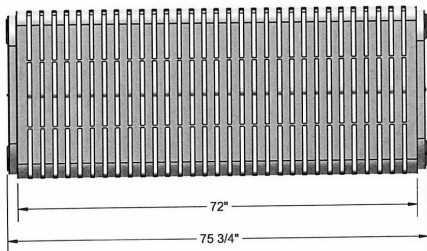

6 Ft. Slat Style

NATIONAL OUTDOOR FURNITURE, INC.
1210 W. Main Street #296 Riverhead, NY 11901
Toll-Free Phone: 1-888-663-4621
Phone: 631-369-9099 Fax: 631-207-8312
Email: nofinc@optonline.net
www.nationaloutdoorfurniture.com

NATIONAL OUTDOOR FURNITURE, INC.
144 Murdock Road #325 Pomfret Center, CT 06259
Toll-Free Phone: 1-888-516-8873
Phone: 1-860-974-9996 Fax: 516-706-1901
Email: nofinc@earthlink.net
www.nationaloutdoorfurniture.com