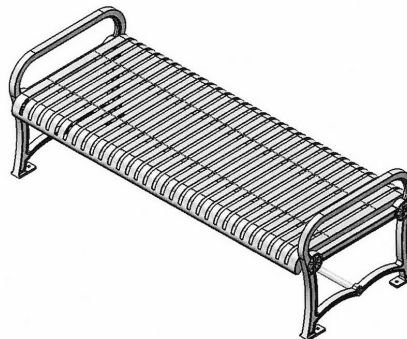

6 Ft. Slat Style

NATIONAL OUTDOOR FURNITURE, INC.
1210 W. Main Street #296 Riverhead, NY 11901
Toll-Free Phone: 1-888-663-4621
Phone: 631-369-9099 Fax: 631-207-8312
Email: nofinc@optonline.net
www.nationaloutdoorfurniture.com

NATIONAL OUTDOOR FURNITURE, INC.
144 Murdock Road #325 Pomfret Center, CT 06259
Toll-Free Phone: 1-888-516-8873
Phone: 1-860-974-9996 Fax: 516-706-1901
Email: nofinc@earthlink.net
www.nationaloutdoorfurniture.com