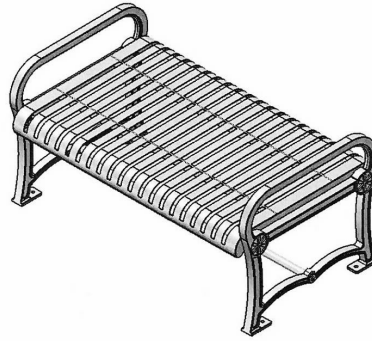

4 Ft. Slat Style