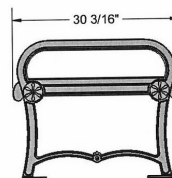

6 Ft. Slat Style

NATIONAL OUTDOOR FURNITURE, INC.
1210 W. Main Street #296 Riverhead, NY 11901
Toll-Free Phone: 1-888-663-4621
Phone: 631-369-9099 Fax: 631-207-8312
Email: nofinc@optonline.net
www.nationaloutdoorfurniture.com

NATIONAL OUTDOOR FURNITURE, INC.
144 Murdock Road #325 Pomfret Center, CT 06259
Toll-Free Phone: 1-888-516-8873
Phone: 1-860-974-9996 Fax: 516-706-1901
Email: nofinc@earthlink.net
www.nationaloutdoorfurniture.com