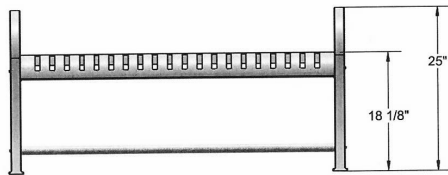

4 Ft. Slat Style