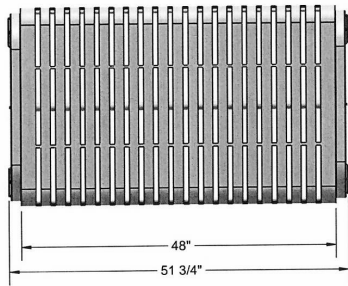

4 Ft. Slat Style