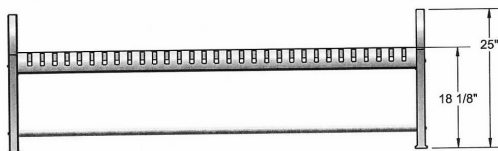

6 Ft. Slat Style

NATIONAL OUTDOOR FURNITURE, INC.
1210 W. Main Street #296 Riverhead, NY 11901
Toll-Free Phone: 1-888-663-4621
Phone: 631-369-9099 Fax: 631-207-8312
Email: nofinc@optonline.net
www.nationaloutdoorfurniture.com

NATIONAL OUTDOOR FURNITURE, INC.
144 Murdock Road #325 Pomfret Center, CT 06259
Toll-Free Phone: 1-888-516-8873
Phone: 1-860-974-9996 Fax: 516-706-1901
Email: nofinc@earthlink.net
www.nationaloutdoorfurniture.com