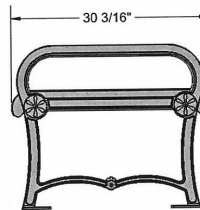

### Charleston Backless Bench

- ✓ 4 Ft. and 6 Ft. lengths.
- ✓ 1-1/2" cast aluminum frame.
- Five bench styles.
- ✓ Eight thermoplastic finishes.
- ✓ Portable and/or surface mount.
- ✓ All stainless steel hardware.
- ✓ Some assembly required.

NOF #US 968

4 Ft. Model Number	Description
US 968-S4	Slat Style 170 Lbs.
	.
US 968-P4	Perforated Style 158 Lbs.
US 968-V4	Diamond Style 150 Lbs.
6 Ft. Model Number	Description
US 968-S6	Slat Style 190 Lbs.
US 968-P6	Perforated Style 170 Lbs.
US 968-V6	Diamond Style 214 Lbs.

## 4 Ft. Slat Style