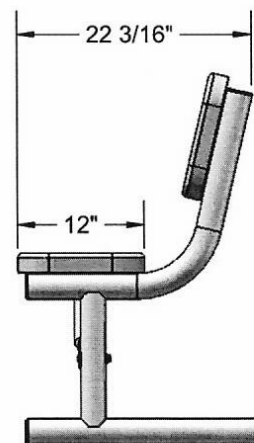

NATURAL

PLAYFUL

Choose Natural (green & tan) or Playful (blue & red) color palette

6' Dog Park Bench, With Back, Rounded Corners – Portable

- Available in Portable, Surface or Inground Mount.
 - Dim: 72 1/8" Length x 22" Deep x 35" High.
 - 109 lbs.
 - Seat and back are oven fused functionalized polyethylene copolymer-based thermoplastic.
 - Seat and back is made with 11 gauge die formed angle frame 1" x 1-7/8" with 3" radius corners.
 - Seat and back plates are fabricated from a 12ga plate.
 - Holes are precision punched at 5/8" diameter.
 - O7 gauge x 1-1/2" flat bar center support and mounting bracket understructure.
 - Frame: 2-3/8" O.D. x 12 gauge pre-galvanized structural steel tubing with 4 powder coated finishes available.
 - Some assembly required.
 - 5 Year Warranty.
- NOF# US PBARK940