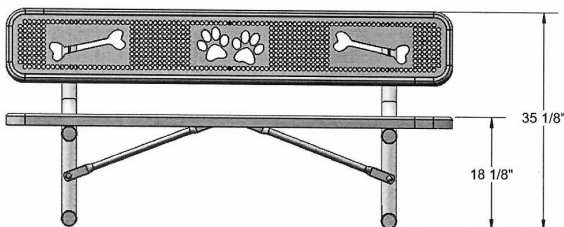

NATURAL

PLAYFUL

Choose Natural (green & tan) or Playful (blue & red) color palette

6' Dog Park Bench, With Back, Rounded Corners – Portable

- Available in Portable, Surface or Inground Mount.
 - Dim: 72 1/8" Length x 22" Deep x 35" High.
 - 109 lbs.
 - Seat and back are oven fused functionalized polyethylene copolymer-based thermoplastic.
 - Seat and back is made with 11 gauge die formed angle frame 1" x 1-7/8" with 3" radius corners.
 - Seat and back plates are fabricated from a 12ga plate.
 - Holes are precision punched at 5/8" diameter.
 - O7 gauge x 1-1/2" flat bar center support and mounting bracket understructure.
 - Frame: 2-3/8" O.D. x 12 gauge pre-galvanized structural steel tubing with 4 powder coated finishes available.
 - Some assembly required.
 - 5 Year Warranty.
- NOF# US PBARK940