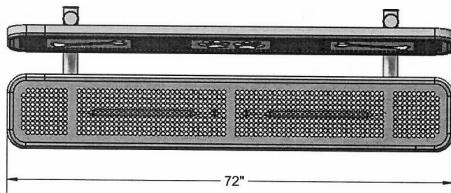

NATURAL

PLAYFUL

Choose Natural (green & tan) or Playful (blue & red) color palette

6' Dog Park Bench, With Back, Rounded Corners – Portable

- Available in Portable, Surface or Inground Mount.
 - Dim: 72 1/8" Length x 22" Deep x 35" High.
 - 109 lbs.
 - Seat and back are oven fused functionalized polyethylene copolymer-based thermoplastic.
 - Seat and back is made with 11 gauge die formed angle frame 1" x 1-7/8" with 3" radius corners.
 - Seat and back plates are fabricated from a 12ga plate.
 - Holes are precision punched at 5/8" diameter.
 - O7 gauge x 1-1/2" flat bar center support and mounting bracket understructure.
 - Frame: 2-3/8" O.D. x 12 gauge pre-galvanized structural steel tubing with 4 powder coated finishes available.
 - Some assembly required.
 - 5 Year Warranty.
- NOF# US PBARK940