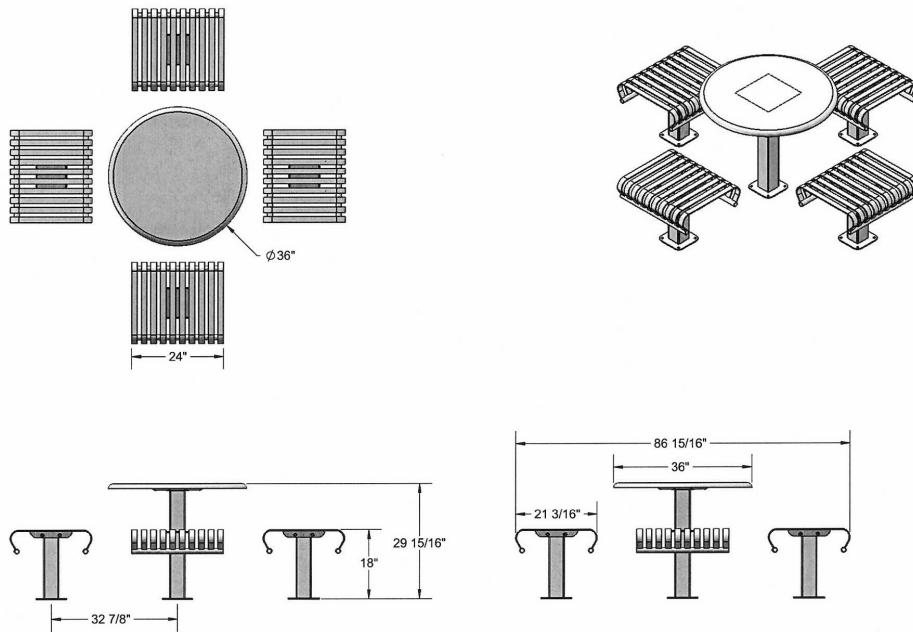

INGROUND MOUNT

NATIONAL OUTDOOR FURNITURE, INC.
1210 W. Main Street #296 Riverhead, NY 11901
Toll-Free Phone: 1-888-663-4621
Phone: 631-369-9099 Fax: 631-207-8312
Email: nofinc@optonline.net
www.nationaloutdoorfurniture.com

NATIONAL OUTDOOR FURNITURE, INC.
144 Murdock Road #325 Pomfret Center, CT 06259
Toll-Free Phone: 1-888-516-8873
Phone: 1-860-974-9996 Fax: 516-706-1901
Email: nofinc@earthlink.net
www.nationaloutdoorfurniture.com