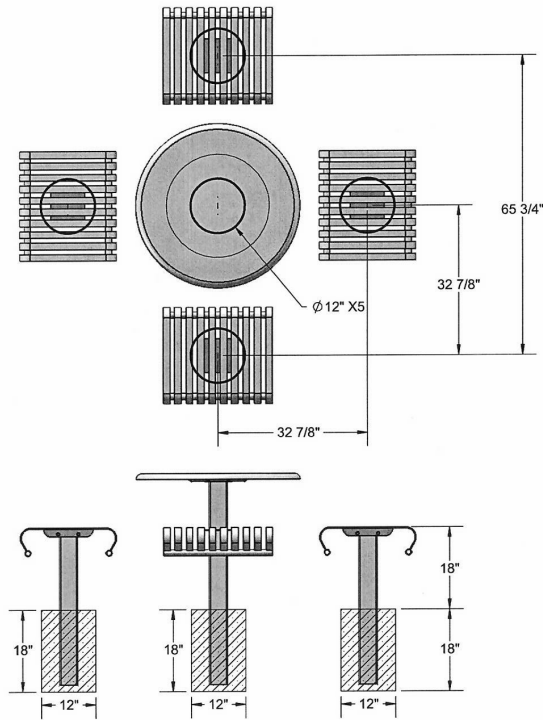

INGROUND MOUNT