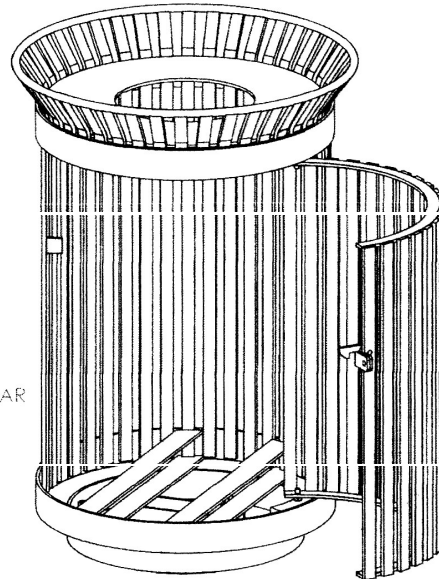

45 Gallon Iron Valley Exclusive Trash Receptacle.

- Powder coated ASTM #1018 steel. 210 Lbs.
- 3/8" space between slats.
- Primer powder coated with zinc rich base. 8 colors available.
- Locked access, side loading.
- Includes 45 gallon rubbermaid liner.
- Tops sold separately.
- Made in the USA.

Blue

Bronze

Funnel Top

Dome Top

NATIONAL OUTDOOR FURNITURE, INC.
 1210 W. Main Street #296 Riverhead, NY 11901
 Toll-Free Phone: 1-888-663-4621
 Phone: 631-369-9099 Fax: 631-207-8312
 Email: nofinc@optonline.net
www.nationaloutdoorfurniture.com

NATIONAL OUTDOOR FURNITURE, INC.
 144 Murdock Road #325 Pomfret Center, CT 06259
 Toll-Free Phone: 1-888-516-8873
 Phone: 1-860-974-9996 Fax: 516-706-1901
 Email: nofinc@earthlink.net
www.nationaloutdoorfurniture.com