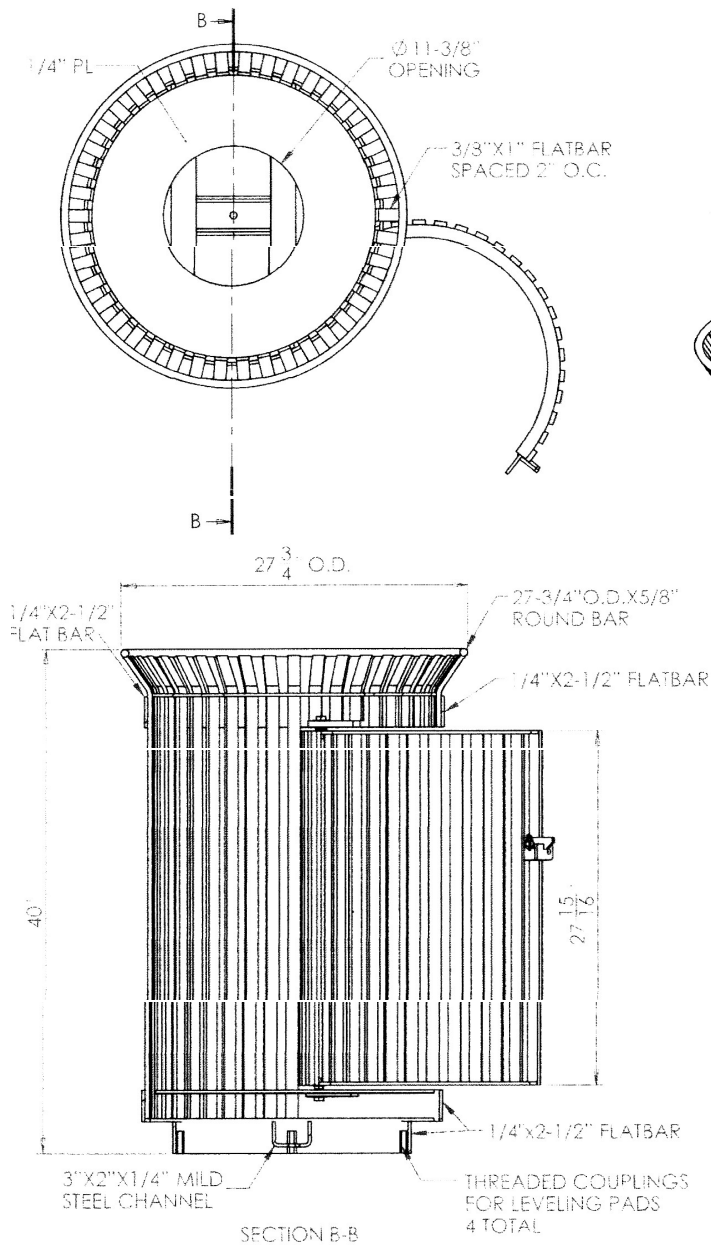

NATIONAL OUTDOOR FURNITURE, INC.
1210 W. Main Street #296 Riverhead, NY 11901
Toll-Free Phone: 1-888-663-4621
Phone: 631-369-9099 Fax: 631-207-8312
Email: nofinc@optonline.net
www.nationaloutdoorfurniture.com

NATIONAL OUTDOOR FURNITURE, INC.
144 Murdock Road #325 Pomfret Center, CT 06259
Toll-Free Phone: 1-888-516-8873
Phone: 1-860-974-9996 Fax: 516-706-1901
Email: nofinc@earthlink.net
www.nationaloutdoorfurniture.com