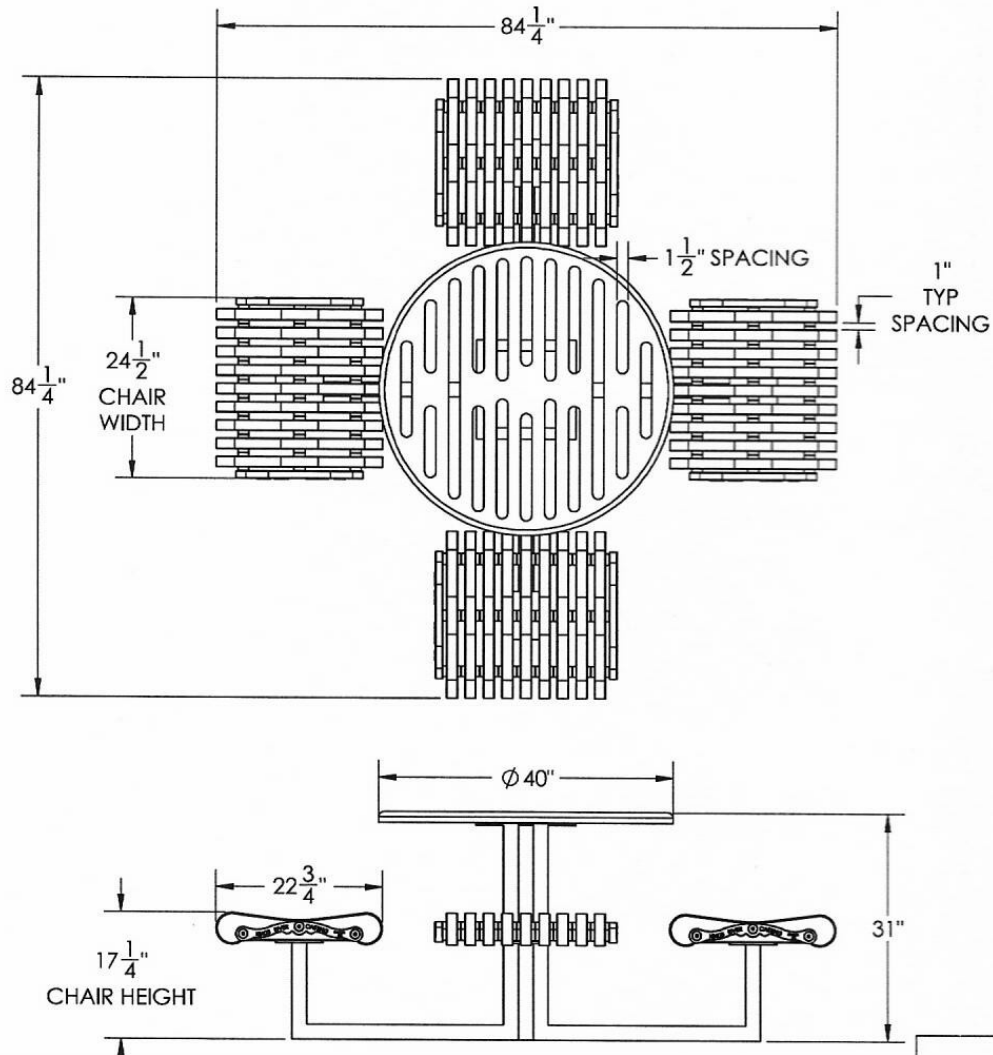

IRON VALLEY ROUND TABLE

NATIONAL OUTDOOR FURNITURE, INC.
1210 W. Main Street #296 Riverhead, NY 11901
Toll-Free Phone: 1-888-663-4621
Phone: 631-369-9099 Fax: 631-207-8312
Email: nofinc@optonline.net
www.nationaloutdoorfurniture.com

NATIONAL OUTDOOR FURNITURE, INC.
144 Murdock Road #325 Pomfret Center, CT 06259
Toll-Free Phone: 1-888-516-8873
Phone: 1-860-974-9996 Fax: 516-706-1901
Email: nofinc@earthlink.net
www.nationaloutdoorfurniture.com