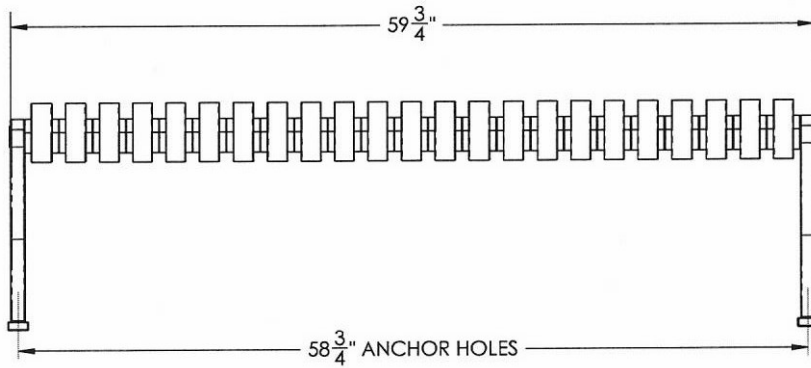

NATIONAL OUTDOOR FURNITURE, INC.
1210 W. Main Street #296 Riverhead, NY 11901
Toll-Free Phone: 1-888-663-4621
Phone: 631-369-9099 Fax: 631-207-8312
Email: nofinc@optonline.net
www.nationaloutdoorfurniture.com

NATIONAL OUTDOOR FURNITURE, INC.
144 Murdock Road #325 Pomfret Center, CT 06259
Toll-Free Phone: 1-888-516-8873
Phone: 1-860-974-9996 Fax: 516-706-1901
Email: nofinc@earthlink.net
www.nationaloutdoorfurniture.com