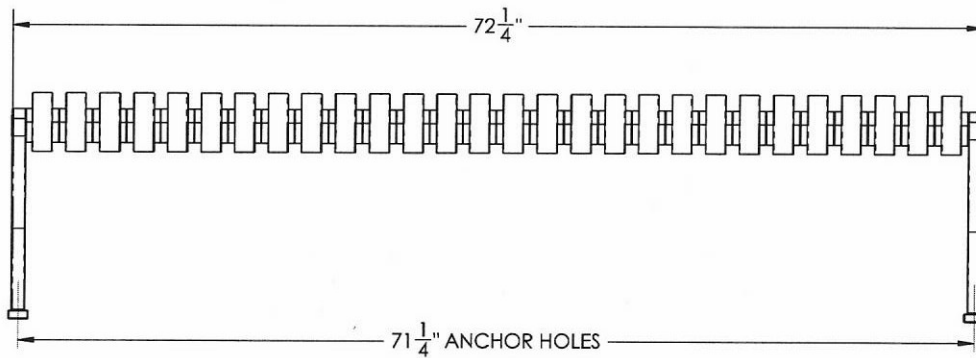

NATIONAL OUTDOOR FURNITURE, INC.
1210 W. Main Street #296 Riverhead, NY 11901
Toll-Free Phone: 1-888-663-4621
Phone: 631-369-9099 Fax: 631-207-8312
Email: nofinc@optonline.net
www.nationaloutdoorfurniture.com

NATIONAL OUTDOOR FURNITURE, INC.
144 Murdock Road #325 Pomfret Center, CT 06259
Toll-Free Phone: 1-888-516-8873
Phone: 1-860-974-9996 Fax: 516-706-1901
Email: nofinc@earthlink.net
www.nationaloutdoorfurniture.com