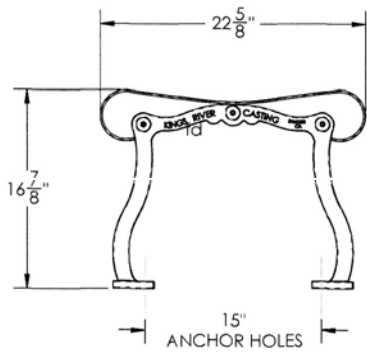

NATIONAL OUTDOOR FURNITURE, INC.
1210 W. Main Street #296 Riverhead, NY 11901
Toll-Free Phone: 1-888-663-4621
Phone: 631-369-9099 Fax: 631-207-8312
Email: nofinc@optonline.net
www.nationaloutdoorfurniture.com

NATIONAL OUTDOOR FURNITURE, INC.
144 Murdock Road #325 Pomfret Center, CT 06259
Toll-Free Phone: 1-888-516-8873
Phone: 1-860-974-9996 Fax: 516-706-1901
Email: nofinc@earthlink.net
www.nationaloutdoorfurniture.com