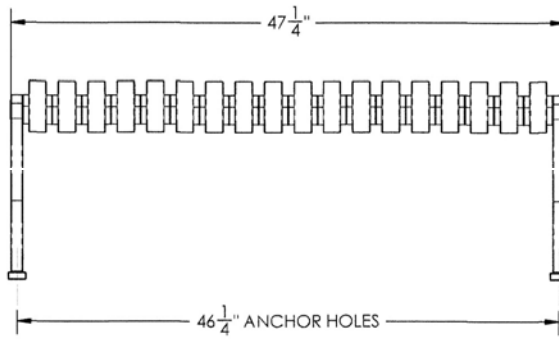

NATIONAL OUTDOOR FURNITURE, INC.
1210 W. Main Street #296 Riverhead, NY 11901
Toll-Free Phone: 1-888-663-4621
Phone: 631-369-9099 Fax: 631-207-8312
Email: nofinc@optonline.net
www.nationaloutdoorfurniture.com

NATIONAL OUTDOOR FURNITURE, INC.
144 Murdock Road #325 Pomfret Center, CT 06259
Toll-Free Phone: 1-888-516-8873
Phone: 1-860-974-9996 Fax: 516-706-1901
Email: nofinc@earthlink.net
www.nationaloutdoorfurniture.com