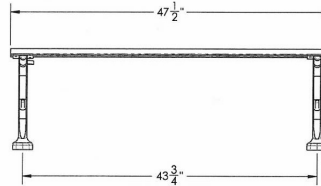

NATIONAL OUTDOOR FURNITURE, INC.

1210 W. Main Street #296 Riverhead, NY 11901

Toll-Free Phone: 1-888-663-4621

Phone: 631-369-9099 Fax: 631-207-8312

Email: nofinc@optonline.net

www.nationaloutdoorfurniture.com

NATIONAL OUTDOOR FURNITURE, INC.

144 Murdock Road #325 Pomfret Center, CT 06259

Toll-Free Phone: 1-888-516-8873

Phone: 1-860-974-1551 Fax: 516-706-1901

Email: nofinc@earthlink.net

www.nationaloutdoorfurniture.com