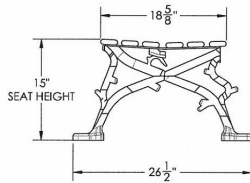

NATIONAL OUTDOOR FURNITURE, INC.

1210 W. Main Street #296 Riverhead, NY 11901

Toll-Free Phone: 1-888-663-4621

Phone: 631-369-9099 Fax: 631-207-8312

Email: nofinc@optonline.net

www.nationaloutdoorfurniture.com

NATIONAL OUTDOOR FURNITURE, INC.

144 Murdock Road #325 Pomfret Center, CT 06259

Toll-Free Phone: 1-888-516-8873

Phone: 1-860-974-1551 Fax: 516-706-1901

Email: nofinc@earthlink.net

www.nationaloutdoorfurniture.com