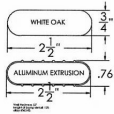

PRODUCT SPECIFICATIONS

WOODLAND BACKLESS BENCH - 48"

Engineered with cross-bolting to prevent end play

FRAME

WOOD RAILS

- **Material:** FAS White Oak
- **Size:** 2 1/2" wide by 3/4" milled two edges 3/4" half round
- **Number of Rails:** 6
- **Finish:** PENOFIN® impact impregnated
- **Maintenance:** Apply PENOFIN® as necessary. Follow manufacturer's instructions.

HARDWARE