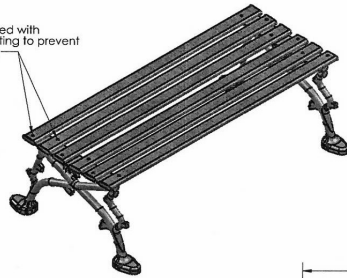

PRODUCT SPECIFICATIONS

WOODLAND BACKLESS BENCH - 48"

Engineered with cross-bolting to prevent end play

FRAME

WOOD RAILS

- **Material:** FAS White Oak
- **Size:** 2 1/2" wide by 3/4" milled two edges 3/4" half round
- **Number of Rails:** 6
- **Finish:** PENOFIN® impact impregnated
- **Maintenance:** Apply PENOFIN® as necessary. Follow manufacturer's instructions.

HARDWARE