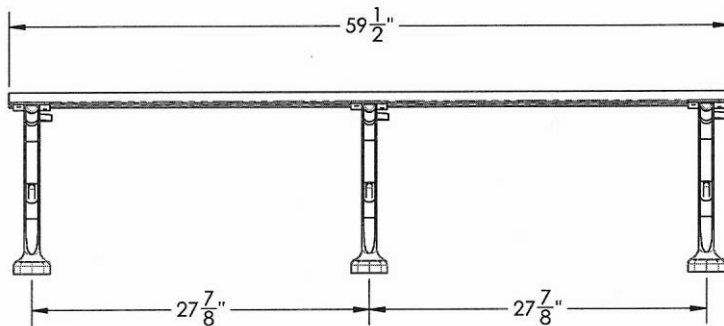

NATIONAL OUTDOOR FURNITURE, INC.

1210 W. Main Street #296 Riverhead, NY 11901

Toll-Free Phone: 1-888-663-4621

Phone: 631-369-9099 Fax: 631-207-8312

Email: nofinc@optonline.net

www.nationaloutdoorfurniture.com

NATIONAL OUTDOOR FURNITURE, INC.

144 Murdock Road #325 Pomfret Center, CT 06259

Toll-Free Phone: 1-888-516-8873

Phone: 1-860-974-1551 Fax: 516-706-1901

Email: nofinc@earthlink.net

www.nationaloutdoorfurniture.com