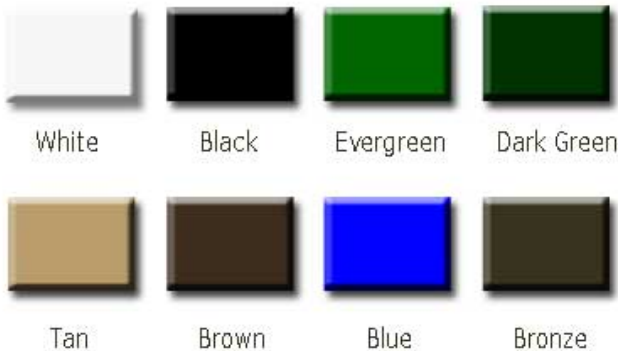

Aluminum Slat Colors: Black, White, Brown, Tan, Evergreen, Dk. Green, Bronze, Blue.
Recycled Plastic Slat Color: Cedar / Redwood.

Cast Aluminum Arm Finishes

Recycled Plastic Slats

Cedar

Redwood

PRODUCT SPECIFICATIONS