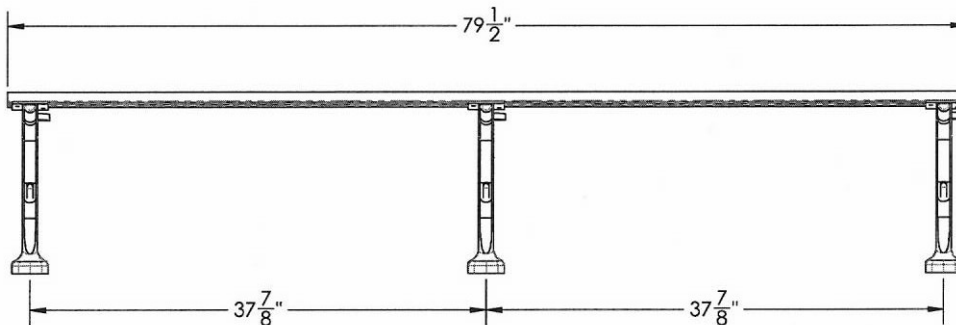

NATIONAL OUTDOOR FURNITURE, INC.

1210 W. Main Street #296 Riverhead, NY 11901

Toll-Free Phone: 1-888-663-4621

Phone: 631-369-9099 Fax: 631-207-8312

Email: nofinc@optonline.net

www.nationaloutdoorfurniture.com

NATIONAL OUTDOOR FURNITURE, INC.

144 Murdock Road #325 Pomfret Center, CT 06259

Toll-Free Phone: 1-888-516-8873

Phone: 1-860-974-1551 Fax: 516-706-1901

Email: nofinc@earthlink.net

www.nationaloutdoorfurniture.com