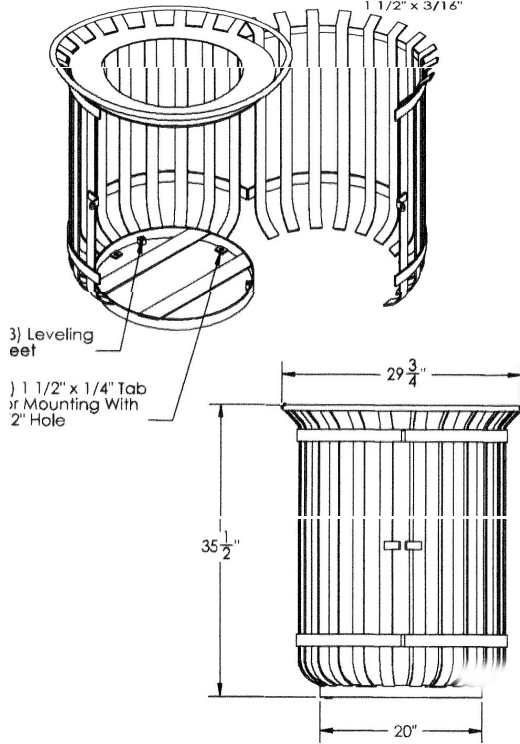

45 Gallon Iron Valley Trash Receptacle.

- 145 Lbs.
- Powder coated ASTM #1018 steel.
- 2 1/4" space between slats.
- Primer powder coated with zinc rich base. 8 colors available.
- Locked access, side loading.
- Includes 45 gallon rubbermaid liner.
- Tops sold separately. Insert shows cigarette snuffer top.

Item #: KR IVTR

Iron Valley Finishes

White Black Evergreen Dark Green

Tan Brown Blue Bronze

Rain Top Cigarette Snuffer Dome Top

IRON VALLEY TRASH RECEPTACLE

2 1/4" Space Between Slats.
Slats Are Formed From
ASTM 1018 Rolled Steel Bar.
1 1/2" x 3/16"