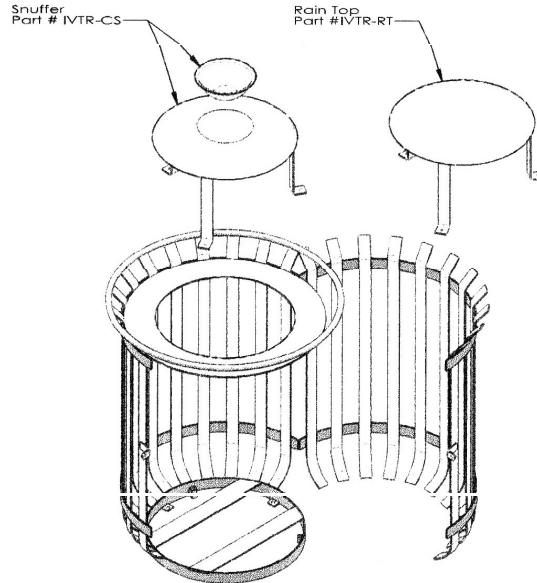

LID OPTIONS INCLUDE:

NATIONAL OUTDOOR FURNITURE, INC.

1210 W. Main Street #296 Riverhead, NY 11901
Toll-Free Phone: 1-888-663-4621
Phone: 631-369-9099 Fax: 631-207-8312
Email: nofinc@optonline.net
www.nationaloutdoorfurniture.com

NATIONAL OUTDOOR FURNITURE, INC.

144 Murdock Road #325 Pomfret Center, CT 06259
Toll-Free Phone: 1-888-516-8873
Phone: 1-860-974-9996 Fax: 516-706-1901
Email: nofinc@earthlink.net
www.nationaloutdoorfurniture.com