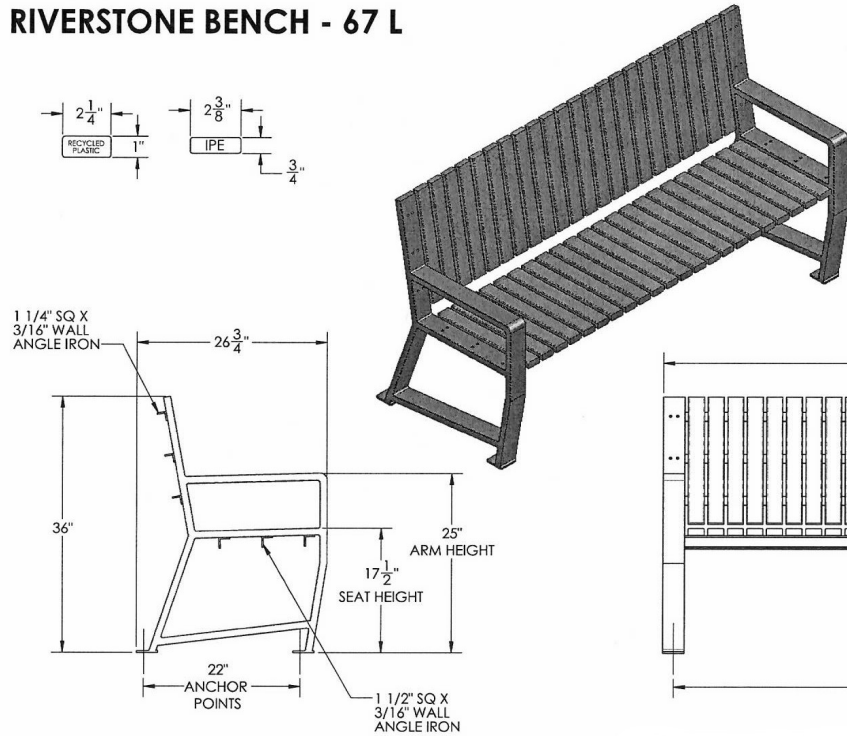

67" Riverstone Recycled Plastic Bench - Portable/Surface Mount.

- 145 lbs.
- Dim: 48"L x 28"D x 32 7/8"H.
- Made with forty-four 2 3/8" wide x 3/4" thick recycled plastic slats.
- 3" x 1" steel tube.
- Stainless steel hardware.
- Includes a UV protectant.
- Available in cedar or redwood recycled plastic slats.
- Portable or surface mount.
- Some assembly required.
- Recycled plastic made from 100% recycled material.
- Made in the U.S.A.

Item #: KR RVSB-67

Powder Coated Finishes

PRODUCT SPECIFICATIONS

RIVERSTONE BENCH - 67 L

- FRAME**
- **Material:** 3"x1" Steel tube
 - **Finish:** Electro static powder coating
 - **Color:** Black, White, Green, Tan, Dk. Brown, Dk. Green Bronze and Blue.
- PLASTIC RAILS**
- **Material:** Polystyrene
 - **Number of Rails:** 44
 - **Finish:** Cedar or Redwood
- WOOD RAILS**
- **Material:** IPE
 - **Number of Rails:** 44
 - **Finish:** Standard
- HARDWARE**
- **Carriage Bolts:** 5/16"x1-1/2" lg Stainless Steel (24)
 - **Nuts:** 5/16" Stainless Steel (24)