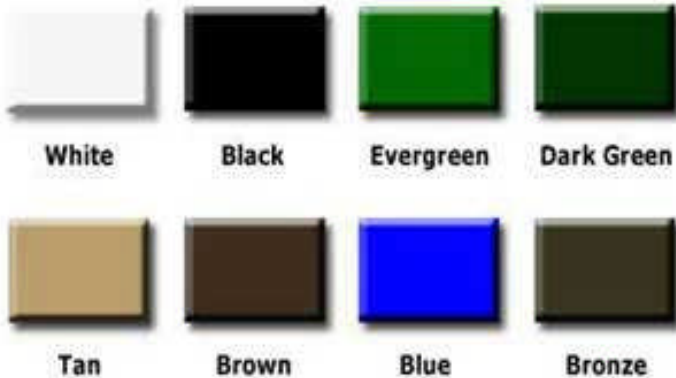

67" Riverstone Recycled Plastic Bench - Portable/Surface Mount.

- 145 lbs.
- Dim: 48"L x 28"D x 32 7/8"H.
- Made with forty-four 2 3/8" wide x 3/4" thick recycled plastic slats.
- 3" x 1" steel tube.
- Stainless steel hardware.
- Includes a UV protectant.
- Available in cedar or redwood recycled plastic slats.
- Portable or surface mount.
- Some assembly required.
- Recycled plastic made from 100% recycled material.
- Made in the U.S.A.

Item #: KR RVSB-67

Powder Coated Finishes

PRODUCT SPECIFICATIONS

RIVERSTONE BENCH - 67 L

- FRAME**
- **Material:** 3"x1" Steel tube
 - **Finish:** Electro static powder coating
 - **Color:** Black, White, Green, Tan, Dk. Brown, Dk. Green Bronze and Blue.
- PLASTIC RAILS**
- **Material:** Polystyrene
 - **Number of Rails:** 44
 - **Finish:** Cedar or Redwood
- WOOD RAILS**
- **Material:** IPE
 - **Number of Rails:** 44
 - **Finish:** Standard
- HARDWARE**
- **Carriage Bolts:** 5/16"x1-1/2" lg Stainless Steel (24)
 - **Nuts:** 5/16" Stainless Steel (24)