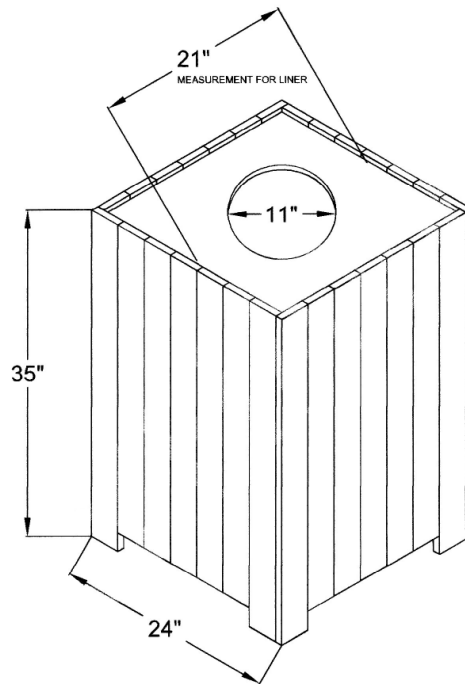

N.O.F. / Inc.

32 and 55 Gallon Square Recycled Plastic Trash Receptacle.

- 75 lbs.
- Made with twentyeight 1" x 4" recycled plastic slats.
- Stands on four legs.
- Includes a UV protectant.
- Dome top and rain bonnet sold separately. No liner.
- Available in brown, cedar and gray with black lid.
- Some assembly required.
- Flat top lid included.

Item #: JP PB32S

JP PB32S	32 Gallon Trash Receptacle
JP PB55S	55 Gallon Trash Receptacle

Resinwood Slat Colors

Cedar

Brown

Gray

Lid Options

- MADE WITH TWENTY-EIGHT 1"X 4" RECYCLED PLASTIC SLATS.
- RECYCLED PLASTIC STRUCTURE
- LINER NOT INCLUDED
- UNIT WEIGHT APPROX. 90 LBS.