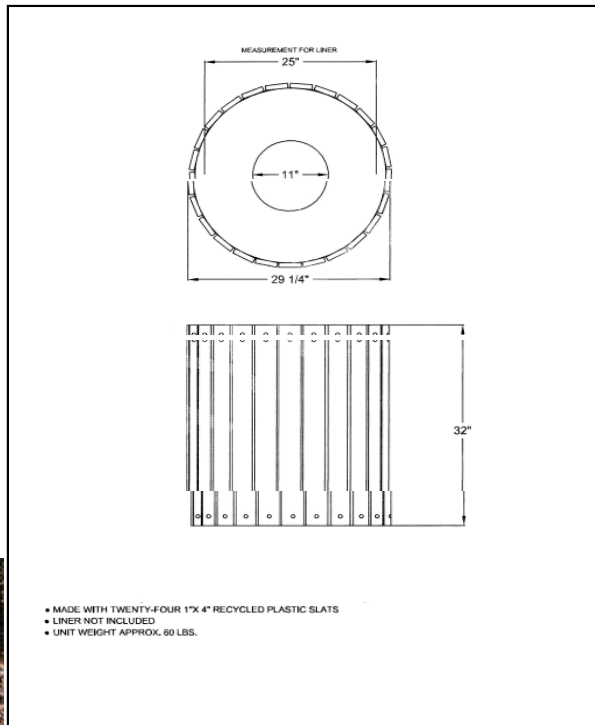

NATIONAL OUTDOOR FURNITURE, INC.

1210 W. Main Street #296 Riverhead, NY 11901
Toll-Free Phone: 1-888-663-4621
Phone: 631-369-9099 Fax: 631-207-8312
Email: nofinc@optonline.net
www.nationaloutdoorfurniture.com

NATIONAL OUTDOOR FURNITURE, INC.

144 Murdock Road #325 Pomfret Center, CT 06259
Toll-Free Phone: 1-888-516-8873
Phone: 1-860-974-1551 Fax: 516-706-1901
Email: nofinc@earthlink.net
www.nationaloutdoorfurniture.com