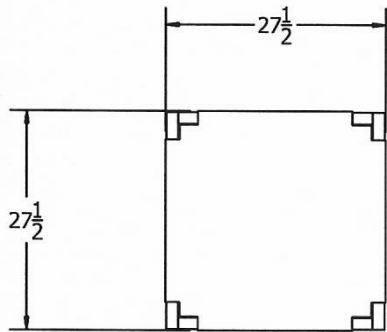

Item #: JP PB32RID

Resinwood Slat Colors

Cedar

Gray

TOP VIEW

FRONT VIEW

SIDE VIEW

ROUTED DECORATIVE PATTERN