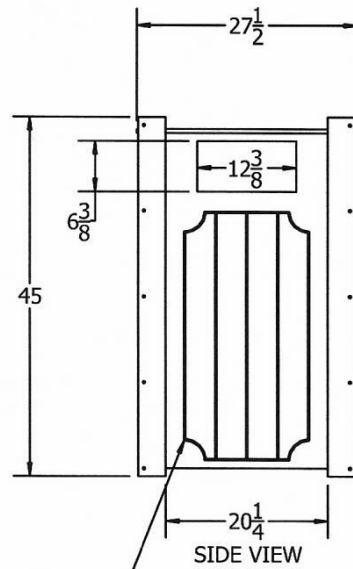

SIDE VIEW

ROUTED DECORATIVE PATTERN