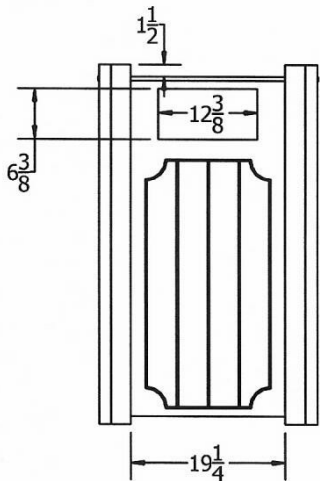

Item #: JP PB32RID

Resinwood Slat Colors

Cedar

Gray

TOP VIEW

FRONT VIEW

SIDE VIEW

ROUTED DECORATIVE PATTERN

3D ISOMETRIC VIEW

NATIONAL OUTDOOR FURNITURE, INC.

1210 W. Main Street #296 Riverhead, NY 11901
 Toll-Free Phone: 1-888-663-4621
 Phone: 631-369-9099 Fax: 631-207-8312
 Email: nofinc@optonline.net
www.nationaloutdoorfurniture.com