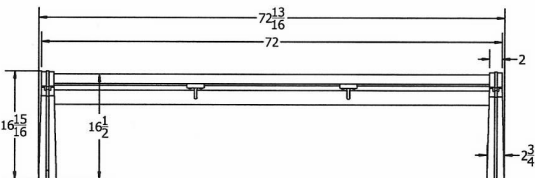

N.O.F. / Inc.

4' Heritage Backless Recycled Plastic Bench - Portable/Surface Mount.

- Also available in 6', 5', 6' and 8' length. Shown in 4 ft. size.
- 70 lbs.
- Dim: 48"W x 21 1/2" D
- Made with five 2" x 4" recycled plastic slats and two black powdercoated cast aluminum frame.
- All holes are predrilled and countersunk for plastic lumber.
- Includes a UV protectant.
- Maintenance free.
- Available in green, cedar, and gray with black or green frame and legs.
- Some assembly required.

Item# JP PB4HERBAC

Model Number	Weight	Dimensions
JP PB4HERBAC	70 Lbs.	48"W x 2 1/2"D - 2 Bases
JP PB5HERBAC	80 Lbs.	72"W x 21 1/2"D - 2 Bases
JP PB6HERBAC	90 Lbs.	84"W x 2 1/2"D x -2 Bases
JP PB8HERBAC	120 Lbs.	96"W x 2 1/2"D - 2 Bases

TOP VIEW

TOP VIEW

TOP VIEW

- SEAT IS CONTOURED FOR COMFORT AND MADE OF 2"X4" RECYCLED PLASTIC
- HEAVY DUTY POWDER-COATED CAST ALUMINUM FRAMES
- UNDER STRUCTURE IS HEAVILY BRACED WITH LENGTH AND WIDTH SUPPORTS
- BENCH FRAME INCLUDES HOLE FOR SURFACE MOUNT
- UNIT WEIGHT APPROX. 70 LBS.