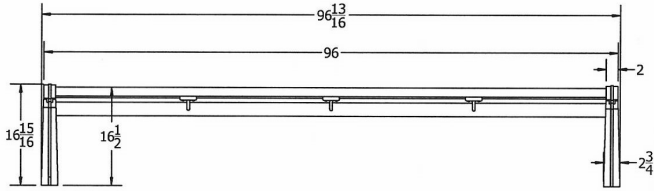

Item# JP PB4HERBAC

Model Number	Weight	Dimensions
JP PB4HERBAC	70 Lbs.	48"W x 2 1/2"D - 2 Bases
JP PB5HERBAC	80 Lbs.	72"W x 21 1/2"D - 2 Bases
JP PB6HERBAC	90 Lbs.	84"W x 2 1/2"D x -2 Bases
JP PB8HERBAC	120 Lbs.	96"W x 2 1/2"D - 2 Bases

TOP VIEW

TOP VIEW

TOP VIEW

- SEAT IS CONTOURED FOR COMFORT AND MADE OF 2"X4" RECYCLED PLASTIC
- HEAVY DUTY POWDER-COATED CAST ALUMINUM FRAMES
- UNDER STRUCTURE IS HEAVILY BRACED WITH LENGTH AND WIDTH SUPPORTS
- BENCH FRAME INCLUDES HOLE FOR SURFACE MOUNT
- UNIT WEIGHT APPROX. 70 LBS.