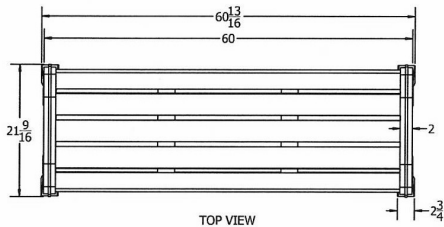

N.O.F. / Inc.

4' Heritage Backless Recycled Plastic Bench - Portable/Surface Mount.

- Also available in 6', 5', 6' and 8' length. Shown in 4 ft. size.
- 70 lbs.
- Dim: 48"W x 21 1/2" D
- Made with five 2" x 4" recycled plastic slats and two black powdercoated cast aluminum frame.
- All holes are predrilled and countersunk for plastic lumber.
- Includes a UV protectant.
- Maintenance free.
- Available in green, cedar, and gray with black or green frame and legs.
- Some assembly required.

Item# JP PB4HERBAC

Model Number	Weight	Dimensions
JP PB4HERBAC	70 Lbs.	48"W x 2 1/2"D - 2 Bases
JP PB5HERBAC	80 Lbs.	72"W x 21 1/2"D - 2 Bases
JP PB6HERBAC	90 Lbs.	84"W x 2 1/2"D x -2 Bases
JP PB8HERBAC	120 Lbs.	96"W x 2 1/2"D - 2 Bases

Resinwood Slat Colors

Cedar

Brown

Gray

TOP VIEW

3D ISOMETRIC VIEW

FRONT VIEW

SIDE VIEW

TOP VIEW

TOP VIEW

TOP VIEW

- SEAT IS CONTOURED FOR COMFORT AND MADE OF 2"X4" RECYCLED PLASTIC
- HEAVY DUTY POWDER-COATED CAST ALUMINUM FRAMES
- UNDER STRUCTURE IS HEAVILY BRACED WITH LENGTH AND WIDTH SUPPORTS
- BENCH FRAME INCLUDES HOLE FOR SURFACE MOUNT
- UNIT WEIGHT APPROX. 70 LBS.