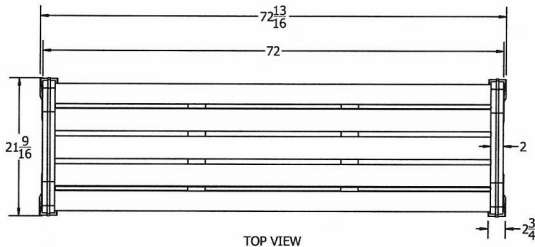

N.O.F. / Inc.

4' Heritage Backless Recycled Plastic Bench - Portable/Surface Mount.

- Also available in 6', 5', 6' and 8' length. Shown in 4 ft. size.
- 70 lbs.
- Dim: 48"W x 21 1/2" D
- Made with five 2" x 4" recycled plastic slats and two black powdercoated cast aluminum frame.
- All holes are predrilled and countersunk for plastic lumber.
- Includes a UV protectant.
- Maintenance free.
- Available in green, cedar, and gray with black or green frame and legs.
- Some assembly required.

Item# JP PB4HERBAC

Model Number	Weight	Dimensions
JP PB4HERBAC	70 Lbs.	48"W x 2 1/2"D - 2 Bases
JP PB5HERBAC	80 Lbs.	72"W x 21 1/2"D - 2 Bases
JP PB6HERBAC	90 Lbs.	84"W x 2 1/2"D x -2 Bases
JP PB8HERBAC	120 Lbs.	96"W x 2 1/2"D - 2 Bases

Resinwood Slat Colors

Cedar

Brown

Gray

TOP VIEW

3D ISOMETRIC VIEW

FRONT VIEW

SIDE VIEW

TOP VIEW

TOP VIEW

TOP VIEW

- SEAT IS CONTOURED FOR COMFORT AND MADE OF 2"X4" RECYCLED PLASTIC
- HEAVY DUTY POWDER-COATED CAST ALUMINUM FRAMES
- UNDER STRUCTURE IS HEAVILY BRACED WITH LENGTH AND WIDTH SUPPORTS
- BENCH FRAME INCLUDES HOLE FOR SURFACE MOUNT
- UNIT WEIGHT APPROX. 70 LBS.