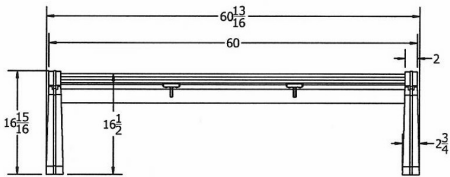

Item# JP PB4HERBAC

Model Number	Weight	Dimensions
JP PB4HERBAC	70 Lbs.	48"W x 2 1/2"D - 2 Bases
JP PB5HERBAC	80 Lbs.	72"W x 21 1/2"D - 2 Bases
JP PB6HERBAC	90 Lbs.	84"W x 2 1/2"D x -2 Bases
JP PB8HERBAC	120 Lbs.	96"W x 2 1/2"D - 2 Bases

TOP VIEW

TOP VIEW

TOP VIEW

- SEAT IS CONTOURED FOR COMFORT AND MADE OF 2"X4" RECYCLED PLASTIC
- HEAVY DUTY POWDER-COATED CAST ALUMINUM FRAMES
- UNDER STRUCTURE IS HEAVILY BRACED WITH LENGTH AND WIDTH SUPPORTS
- BENCH FRAME INCLUDES HOLE FOR SURFACE MOUNT
- UNIT WEIGHT APPROX. 70 LBS.