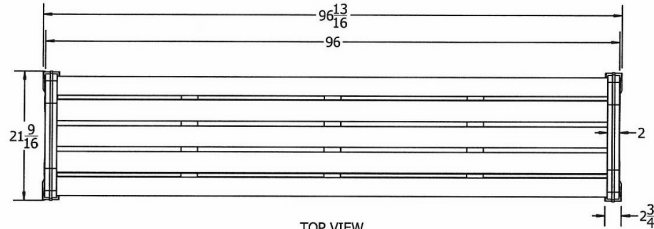

N.O.F. / Inc.

4' Heritage Backless Recycled Plastic Bench - Portable/Surface Mount.

- Also available in 6', 5', 6' and 8' length. Shown in 4 ft. size.
- 70 lbs.
- Dim: 48"W x 21 1/2" D
- Made with five 2" x 4" recycled plastic slats and two black powdercoated cast aluminum frame.
- All holes are predrilled and countersunk for plastic lumber.
- Includes a UV protectant.
- Maintenance free.
- Available in green, cedar, and gray with black or green frame and legs.
- Some assembly required.

Item# JP PB4HERBAC

Model Number	Weight	Dimensions
JP PB4HERBAC	70 Lbs.	48"W x 2 1/2"D - 2 Bases
JP PB5HERBAC	80 Lbs.	72"W x 21 1/2"D - 2 Bases
JP PB6HERBAC	90 Lbs.	84"W x 2 1/2"D x -2 Bases
JP PB8HERBAC	120 Lbs.	96"W x 2 1/2"D - 2 Bases

Resinwood Slat Colors

Cedar

Brown

Gray

TOP VIEW

3D ISOMETRIC VIEW

FRONT VIEW

SIDE VIEW

TOP VIEW

TOP VIEW

TOP VIEW

- SEAT IS CONTOURED FOR COMFORT AND MADE OF 2"X4" RECYCLED PLASTIC
- HEAVY DUTY POWDER-COATED CAST ALUMINUM FRAMES
- UNDER STRUCTURE IS HEAVILY BRACED WITH LENGTH AND WIDTH SUPPORTS
- BENCH FRAME INCLUDES HOLE FOR SURFACE MOUNT
- UNIT WEIGHT APPROX. 70 LBS.