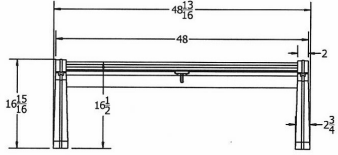

TOP VIEW

FRONT VIEW

SIDE VIEW