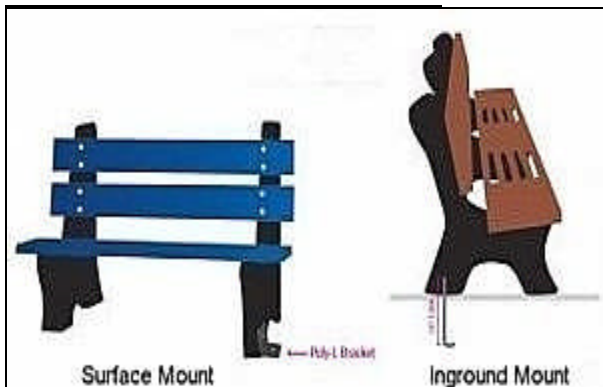

Resinwood Slat Colors

Cedar

Brown

Gray

TOP VIEW

3D ISOMETRIC VIEW

FRONT VIEW

SIDE VIEW

TOP VIEW

TOP VIEW

TOP VIEW

- SEAT IS CONTOURED FOR COMFORT AND MADE OF 2"X4" RECYCLED PLASTIC
- HEAVY DUTY POWDER-COATED CAST ALUMINUM FRAMES
- UNDER STRUCTURE IS HEAVILY BRACED WITH LENGTH AND WIDTH SUPPORTS
- BENCH FRAME INCLUDES HOLE FOR SURFACE MOUNT
- UNIT WEIGHT APPROX. 70 LBS.