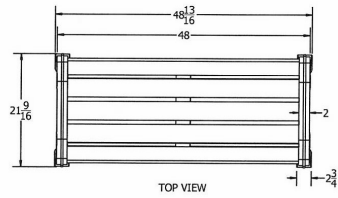

SIDE VIEW

- SEAT IS CONTOURED FOR COMFORT AND MADE OF 2"X4" RECYCLED PLASTIC
- HEAVY DUTY POWDER-COATED CAST ALUMINUM FRAMES
- UNDER STRUCTURE IS HEAVILY BRACED WITH LENGTH AND WIDTH SUPPORTS
- BENCH FRAME INCLUDES HOLE FOR SURFACE MOUNT
- UNIT WEIGHT APPROX. 70 LBS.

NATIONAL OUTDOOR FURNITURE, INC.

1210 W. Main Street #296 Riverhead, NY 11901
Toll-Free Phone: 1-888-663-4621
Phone: 631-369-9099 Fax: 631-207-8312
Email: nofinc@optonline.net
www.nationaloutdoorfurniture.com

NATIONAL OUTDOOR FURNITURE, INC.

144 Murdock Road #325 Pomfret Center, CT 06259
Toll-Free Phone: 1-888-516-8873
Phone: 1-860-974-1551 Fax: 516-706-1901
Email: nofinc@earthlink.net
www.nationaloutdoorfurniture.com