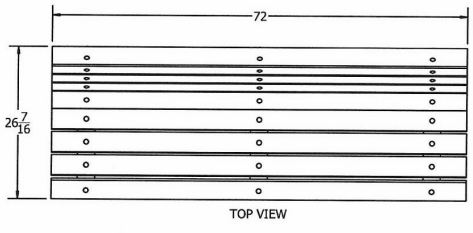

N.O.F. / Inc.

4' Saint Pete Recycled Plastic Bench – Surface Mount.

- Also available in 6' and 8' length. Shown in 6 ft. size.
- 75 lbs.
- Dim: 48"W x 19"D x 32 1/4"Ht.
- Made with nine 2" x 4" recycled plastic slats and industrial grade aluminum legs.
- All holes are predrilled and countersunk for plastic lumber.
- Includes a UV protectant.
- Maintenance free.
- Available in green, cedar or gray with aluminum legs.
- Some assembly required.

Item# JP PB4STP

Model Number	Weight	Dimensions
JP PB4STP	75 lbs.	48"W x 19"D x 33 1/4" Ht.- 2 Bases
JP PB6STP	110 lbs.	72"W x 19"D x 33 1/4" Ht.- 3 Bases
JP PB8STP	145 Lbs.	96"W x 19"D x 33 1/4" Ht.- 4 Bases

Resinwood Slat Colors

Cedar

Brown

Gray

NATIONAL OUTDOOR FURNITURE, INC.
 1210 W. Main Street #296 Riverhead, NY 11901
 Toll-Free Phone: 1-888-663-4621
 Phone: 631-369-9099 Fax: 631-207-8312
 Email: nofinc@optonline.net
www.nationaloutdoorfurniture.com