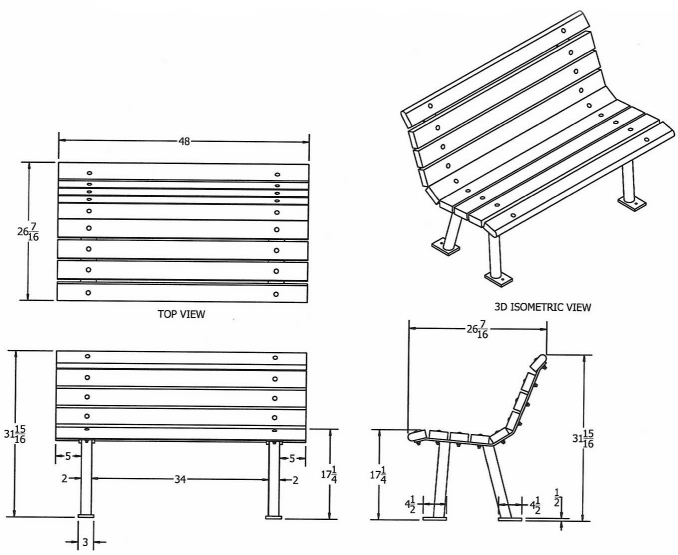

N.O.F. / Inc.

4' Saint Pete Recycled Plastic Bench – Surface Mount.

- Also available in 6' and 8' length. Shown in 6 ft. size.
- 75 lbs.
- Dim: 48"W x 19"D x 32 1/4"Ht.
- Made with nine 2" x 4" recycled plastic slats and industrial grade aluminum legs.
- All holes are predrilled and countersunk for plastic lumber.
- Includes a UV protectant.
- Maintenance free.
- Available in green, cedar or gray with aluminum legs.
- Some assembly required.

Item# JP PB4STP

Model Number	Weight	Dimensions
JP PB4STP	75 lbs.	48"W x 19"D x 33 1/4" Ht.- 2 Bases
JP PB6STP	110 lbs.	72"W x 19"D x 33 1/4" Ht.- 3 Bases
JP PB8STP	145 Lbs.	96"W x 19"D x 33 1/4" Ht.- 4 Bases

Resinwood Slat Colors

Cedar

Brown

Gray

NATIONAL OUTDOOR FURNITURE, INC.
 1210 W. Main Street #296 Riverhead, NY 11901
 Toll-Free Phone: 1-888-663-4621
 Phone: 631-369-9099 Fax: 631-207-8312
 Email: nofinc@optonline.net
www.nationaloutdoorfurniture.com