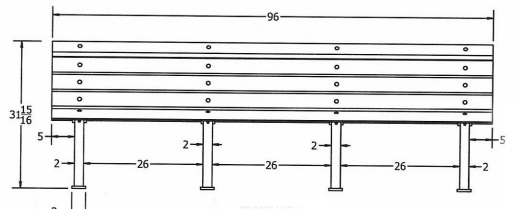

N.O.F. / Inc.

4' Saint Pete Recycled Plastic Bench – Surface Mount.

- Also available in 6' and 8' length. Shown in 6 ft. size.
- 75 lbs.
- Dim: 48"W x 19"D x 32 1/4"Ht.
- Made with nine 2" x 4" recycled plastic slats and industrial grade aluminum legs.
- All holes are predrilled and countersunk for plastic lumber.
- Includes a UV protectant.
- Maintenance free.
- Available in green, cedar or gray with aluminum legs.
- Some assembly required.

Item# JP PB4STP

Model Number	Weight	Dimensions
JP PB4STP	75 lbs.	48"W x 19"D x 33 1/4" Ht.- 2 Bases
JP PB6STP	110 lbs.	72"W x 19"D x 33 1/4" Ht.- 3 Bases
JP PB8STP	145 Lbs.	96"W x 19"D x 33 1/4" Ht.- 4 Bases

Resinwood Slat Colors

Cedar

Brown

Gray

NATIONAL OUTDOOR FURNITURE, INC.
 1210 W. Main Street #296 Riverhead, NY 11901
 Toll-Free Phone: 1-888-663-4621
 Phone: 631-369-9099 Fax: 631-207-8312
 Email: nofinc@optonline.net
www.nationaloutdoorfurniture.com