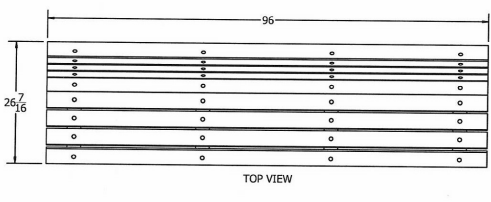

N.O.F. / Inc.

4' Saint Pete Recycled Plastic Bench – Surface Mount.

- Also available in 6' and 8' length. Shown in 6 ft. size.
- 75 lbs.
- Dim: 48"W x 19"D x 32 1/4"Ht.
- Made with nine 2" x 4" recycled plastic slats and industrial grade aluminum legs.
- All holes are predrilled and countersunk for plastic lumber.
- Includes a UV protectant.
- Maintenance free.
- Available in green, cedar or gray with aluminum legs.
- Some assembly required.

Item# JP PB4STP

Model Number	Weight	Dimensions
JP PB4STP	75 lbs.	48"W x 19"D x 33 1/4" Ht.- 2 Bases
JP PB6STP	110 lbs.	72"W x 19"D x 33 1/4" Ht.- 3 Bases
JP PB8STP	145 Lbs.	96"W x 19"D x 33 1/4" Ht.- 4 Bases

Resinwood Slat Colors

Cedar

Brown

Gray

NATIONAL OUTDOOR FURNITURE, INC.
 1210 W. Main Street #296 Riverhead, NY 11901
 Toll-Free Phone: 1-888-663-4621
 Phone: 631-369-9099 Fax: 631-207-8312
 Email: nofinc@optonline.net
www.nationaloutdoorfurniture.com