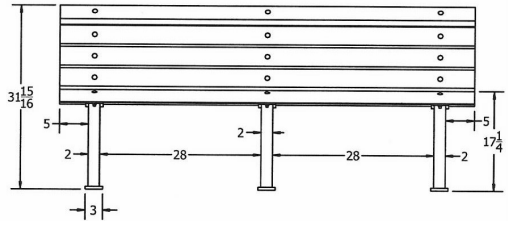

N.O.F. / Inc.

4' Saint Pete Recycled Plastic Bench – Surface Mount.

- Also available in 6' and 8' length. Shown in 6 ft. size.
- 75 lbs.
- Dim: 48"W x 19"D x 32 1/4"Ht.
- Made with nine 2" x 4" recycled plastic slats and industrial grade aluminum legs.
- All holes are predrilled and countersunk for plastic lumber.
- Includes a UV protectant.
- Maintenance free.
- Available in green, cedar or gray with aluminum legs.
- Some assembly required.

Item# JP PB4STP

Model Number	Weight	Dimensions
JP PB4STP	75 lbs.	48"W x 19"D x 33 1/4" Ht.- 2 Bases
JP PB6STP	110 lbs.	72"W x 19"D x 33 1/4" Ht.- 3 Bases
JP PB8STP	145 Lbs.	96"W x 19"D x 33 1/4" Ht.- 4 Bases

Resinwood Slat Colors

Cedar

Brown

Gray

NATIONAL OUTDOOR FURNITURE, INC.
 1210 W. Main Street #296 Riverhead, NY 11901
 Toll-Free Phone: 1-888-663-4621
 Phone: 631-369-9099 Fax: 631-207-8312
 Email: nofinc@optonline.net
www.nationaloutdoorfurniture.com