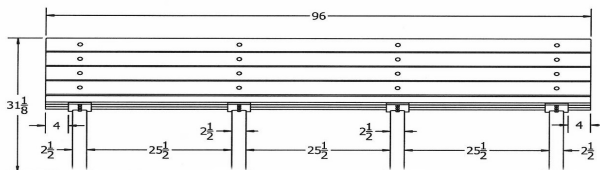

FRONT VIEW

NATIONAL OUTDOOR FURNITURE, INC.
1210 W. Main Street #296 Riverhead, NY 11901
Toll-Free Phone: 1-888-663-4621
Phone: 631-369-9099 Fax: 631-207-8312
Email: nofinc@optonline.net
www.nationaloutdoorfurniture.com

NATIONAL OUTDOOR FURNITURE, INC.
144 Murdock Road #325 Pomfret Center, CT 06259
Toll-Free Phone: 1-888-516-8873
Phone: 1-860-974-1551 Fax: 516-706-1901
Email: nofinc@earthlink.net
www.nationaloutdoorfurniture.com