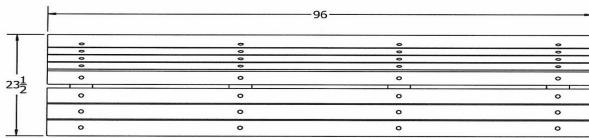

TOP VIEW

NATIONAL OUTDOOR FURNITURE, INC.
1210 W. Main Street #296 Riverhead, NY 11901
Toll-Free Phone: 1-888-663-4621
Phone: 631-369-9099 Fax: 631-207-8312
Email: nofinc@optonline.net
www.nationaloutdoorfurniture.com

NATIONAL OUTDOOR FURNITURE, INC.
144 Murdock Road #325 Pomfret Center, CT 06259
Toll-Free Phone: 1-888-516-8873
Phone: 1-860-974-1551 Fax: 516-706-1901
Email: nofinc@earthlink.net
www.nationaloutdoorfurniture.com