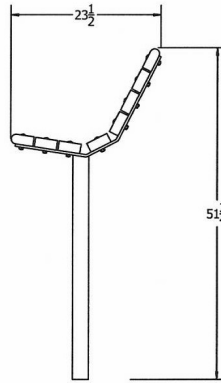

N.O.F. / Inc.

4' Contour Recycled Plastic Bench - Inground Mount.

- Also available in 6' and 8' lengths. Shown as 6 ft. size.
- 110 lbs.
- Dim: 48"W x 11"D x 31 7/8"Ht.
- Made with eight 2" x 4" recycled plastic slats and two black recycled plastic bases.
- All holes are predrilled and countersunk for plastic lumber.
- Includes a UV protectant.
- Maintenance free.
- Available in green, cedar and green with black base.
- Some assembly required.

Item# JP PB4BFCONIG

Model Number	Weight	Dimensions
JP PB4BFCONIG	110 Lbs.	48"W x 11"D x 31 7/8" Ht.- 2 Bases
JP PB6BFCONIG	160 Lbs.	72"W x 11"D x 31 7/8" Ht.- 3 Bases
JP PB8BFCONIG	210 Lbs.	96"W x 11"D x 31 7/8" Ht.- 4 Bases

Resinwood Slat Colors

Cedar

Brown

Gray

3D ISOMETRIC VIEW

FRONT VIEW

SIDE VIEW

TOP VIEW

FRONT VIEW

TOP VIEW

FRONT VIEW

NATIONAL OUTDOOR FURNITURE, INC.
 1210 W. Main Street #296 Riverhead, NY 11901
 Toll-Free Phone: 1-888-663-4621
 Phone: 631-369-9099 Fax: 631-207-8312
 Email: nofinc@optonline.net
www.nationaloutdoorfurniture.com