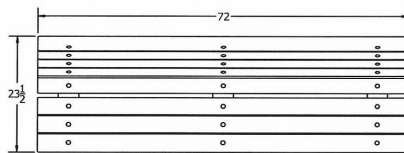

N.O.F. / Inc.

4' Contour Recycled Plastic Bench - Inground Mount.

- Also available in 6' and 8' lengths. Shown as 6 ft. size.
- 110 lbs.
- Dim: 48"W x 11"D x 31 7/8"Ht.
- Made with eight 2" x 4" recycled plastic slats and two black recycled plastic bases.
- All holes are predrilled and countersunk for plastic lumber.
- Includes a UV protectant.
- Maintenance free.
- Available in green, cedar and green with black base.
- Some assembly required.

Item# JP PB4BFCONIG

Model Number	Weight	Dimensions
JP PB4BFCONIG	110 Lbs.	48"W x 11"D x 31 7/8" Ht.- 2 Bases
JP PB6BFCONIG	160 Lbs.	72"W x 11"D x 31 7/8" Ht.- 3 Bases
JP PB8BFCONIG	210 Lbs.	96"W x 11"D x 31 7/8" Ht.- 4 Bases

Resinwood Slat Colors

Cedar

Brown

Gray

3D ISOMETRIC VIEW

FRONT VIEW

SIDE VIEW

TOP VIEW