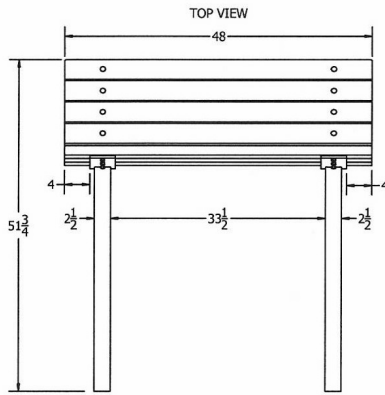

FRONT VIEW

NATIONAL OUTDOOR FURNITURE, INC.
1210 W. Main Street #296 Riverhead, NY 11901
Toll-Free Phone: 1-888-663-4621
Phone: 631-369-9099 Fax: 631-207-8312
Email: nofinc@optonline.net
www.nationaloutdoorfurniture.com

NATIONAL OUTDOOR FURNITURE, INC.
144 Murdock Road #325 Pomfret Center, CT 06259
Toll-Free Phone: 1-888-516-8873
Phone: 1-860-974-1551 Fax: 516-706-1901
Email: nofinc@earthlink.net
www.nationaloutdoorfurniture.com