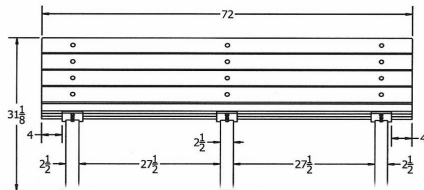

FRONT VIEW

NATIONAL OUTDOOR FURNITURE, INC.
1210 W. Main Street #296 Riverhead, NY 11901
Toll-Free Phone: 1-888-663-4621
Phone: 631-369-9099 Fax: 631-207-8312
Email: nofinc@optonline.net
www.nationaloutdoorfurniture.com

NATIONAL OUTDOOR FURNITURE, INC.
144 Murdock Road #325 Pomfret Center, CT 06259
Toll-Free Phone: 1-888-516-8873
Phone: 1-860-974-1551 Fax: 516-706-1901
Email: nofinc@earthlink.net
www.nationaloutdoorfurniture.com