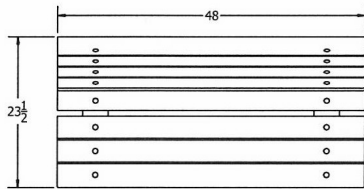

N.O.F. / Inc.

4' Contour Recycled Plastic Bench - Inground Mount.

- Also available in 6' and 8' lengths. Shown as 6 ft. size.
- 110 lbs.
- Dim: 48"W x 11"D x 31 7/8"Ht.
- Made with eight 2" x 4" recycled plastic slats and two black recycled plastic bases.
- All holes are predrilled and countersunk for plastic lumber.
- Includes a UV protectant.
- Maintenance free.
- Available in green, cedar and green with black base.
- Some assembly required.

Item# JP PB4BFCONIG

Model Number	Weight	Dimensions
JP PB4BFCONIG	110 Lbs.	48"W x 11"D x 31 7/8" Ht.- 2 Bases
JP PB6BFCONIG	160 Lbs.	72"W x 11"D x 31 7/8" Ht.- 3 Bases
JP PB8BFCONIG	210 Lbs.	96"W x 11"D x 31 7/8" Ht.- 4 Bases

Resinwood Slat Colors

Cedar

Brown

Gray

3D ISOMETRIC VIEW

FRONT VIEW

SIDE VIEW

TOP VIEW