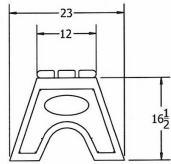

N.O.F. / Inc.

4' Sport Recycled Plastic Bench.

- Also available in 6' and 8' lengths. Shown in 6 ft. size.
- Inground and surface mounting kits available.
- 75 lbs.
- Dim: 48"W x 12"D x 16"Ht.
- Made with three 2" x 4" recycled plastic slats and two black recycled plastic base.
- All holes are predrilled and countersunk for plastic lumber.
- Includes a UV protectant.
- Maintenance free.
- Available in green, cedar and gray with black base.
- Some assembly required.

Item# JP PB4SPOE

Model Number	Weight	Dimensions
JP PB4SPO	75 Lbs.	48"W x 12"D x 16" Ht.- 2 Bases
JP PB6SPO	115 Lbs.	72"W x 12"D x 16" Ht.- 3 Bases
JP PB8SPO	140 Lbs.	96"W x 12"D x 16" Ht.- 4 Bases

Resinwood Slat Colors

Cedar

Brown

Gray

TOP VIEW

3D ISOMETRIC VIEW

FRONT VIEW

SIDE VIEW

TOP VIEW

3D ISOMETRIC VIEW

FRONT VIEW

SIDE VIEW

TOP VIEW

3D ISOMETRIC VIEW

FRONT VIEW

SIDE VIEW

NATIONAL OUTDOOR FURNITURE, INC.