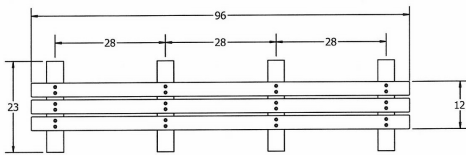

N.O.F. / Inc.

4' Sport Recycled Plastic Bench.

- Also available in 6' and 8' lengths. Shown in 6 ft. size.
- Inground and surface mounting kits available.
- 75 lbs.
- Dim: 48"W x 12"D x 16"Ht.
- Made with three 2" x 4" recycled plastic slats and two black recycled plastic base.
- All holes are predrilled and countersunk for plastic lumber.
- Includes a UV protectant.
- Maintenance free.
- Available in green, cedar and gray with black base.
- Some assembly required.

Item# JP PB4SPOE

Model Number	Weight	Dimensions
JP PB4SPO	75 Lbs.	48"W x 12"D x 16" Ht.- 2 Bases
JP PB6SPO	115 Lbs.	72"W x 12"D x 16" Ht.- 3 Bases
JP PB8SPO	140 Lbs.	96"W x 12"D x 16" Ht.- 4 Bases

Resinwood Slat Colors

Cedar

Brown

Gray

TOP VIEW

3D ISOMETRIC VIEW

FRONT VIEW

SIDE VIEW

TOP VIEW

3D ISOMETRIC VIEW

FRONT VIEW

SIDE VIEW

TOP VIEW

3D ISOMETRIC VIEW

FRONT VIEW

SIDE VIEW

NATIONAL OUTDOOR FURNITURE, INC.