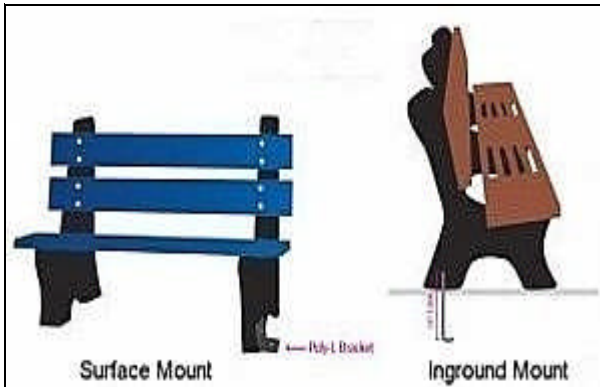

N.O.F. / Inc.

4' Sport Recycled Plastic Bench.

- Also available in 6' and 8' lengths. Shown in 6 ft. size.
- Inground and surface mounting kits available.
- 75 lbs.
- Dim: 48"W x 12"D x 16"Ht.
- Made with three 2" x 4" recycled plastic slats and two black recycled plastic base.
- All holes are predrilled and countersunk for plastic lumber.
- Includes a UV protectant.
- Maintenance free.
- Available in green, cedar and gray with black base.
- Some assembly required.

Item# JP PB4SPOE

Model Number	Weight	Dimensions
JP PB4SPO	75 Lbs.	48"W x 12"D x 16" Ht.- 2 Bases
JP PB6SPO	115 Lbs.	72"W x 12"D x 16" Ht.- 3 Bases
JP PB8SPO	140 Lbs.	96"W x 12"D x 16" Ht.- 4 Bases

Resinwood Slat Colors

Cedar

Brown

Gray

TOP VIEW

3D ISOMETRIC VIEW

FRONT VIEW

SIDE VIEW

TOP VIEW