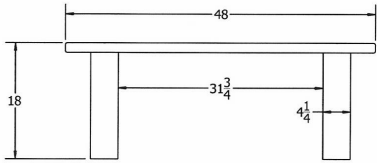

N.O.F. / Inc.

4' Sport Recycled Plastic Bench.

- Also available in 6' and 8' lengths. Shown in 6 ft. size.
- Inground and surface mounting kits available.
- 75 lbs.
- Dim: 48"W x 12"D x 16"Ht.
- Made with three 2" x 4" recycled plastic slats and two black recycled plastic base.
- All holes are predrilled and countersunk for plastic lumber.
- Includes a UV protectant.
- Maintenance free.
- Available in green, cedar and gray with black base.
- Some assembly required.

Item# JP PB4SPOE

Model Number	Weight	Dimensions
JP PB4SPO	75 Lbs.	48"W x 12"D x 16" Ht.- 2 Bases
JP PB6SPO	115 Lbs.	72"W x 12"D x 16" Ht.- 3 Bases
JP PB8SPO	140 Lbs.	96"W x 12"D x 16" Ht.- 4 Bases

Resinwood Slat Colors

Cedar

Brown

Gray

TOP VIEW

3D ISOMETRIC VIEW

FRONT VIEW

SIDE VIEW

TOP VIEW

3D ISOMETRIC VIEW

FRONT VIEW

SIDE VIEW

TOP VIEW

3D ISOMETRIC VIEW

FRONT VIEW

SIDE VIEW

NATIONAL OUTDOOR FURNITURE, INC.