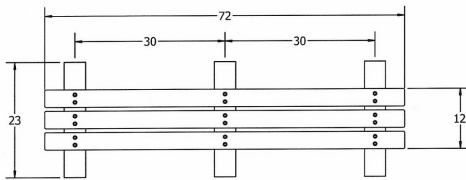

Item# JP PB4SPOE

Model Number	Weight	Dimensions
JP PB4SPO	75 Lbs.	48"W x 12"D x 16" Ht.- 2 Bases
JP PB6SPO	115 Lbs.	72"W x 12"D x 16" Ht.- 3 Bases
JP PB8SPO	140 Lbs.	96"W x 12"D x 16" Ht.- 4 Bases

Resinwood Slat Colors

Cedar

Brown

Gray

TOP VIEW

3D ISOMETRIC VIEW

FRONT VIEW

SIDE VIEW

TOP VIEW