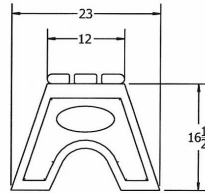

N.O.F. / Inc.

4' Sport Recycled Plastic Bench.

- Also available in 6' and 8' lengths. Shown in 6 ft. size.
- Inground and surface mounting kits available.
- 75 lbs.
- Dim: 48"W x 12"D x 16"Ht.
- Made with three 2" x 4" recycled plastic slats and two black recycled plastic base.
- All holes are predrilled and countersunk for plastic lumber.
- Includes a UV protectant.
- Maintenance free.
- Available in green, cedar and gray with black base.
- Some assembly required.

Item# JP PB4SPOE

Model Number	Weight	Dimensions
JP PB4SPO	75 Lbs.	48"W x 12"D x 16" Ht.- 2 Bases
JP PB6SPO	115 Lbs.	72"W x 12"D x 16" Ht.- 3 Bases
JP PB8SPO	140 Lbs.	96"W x 12"D x 16" Ht.- 4 Bases

Resinwood Slat Colors

Cedar

Brown

Gray

TOP VIEW

3D ISOMETRIC VIEW

FRONT VIEW

SIDE VIEW

TOP VIEW

3D ISOMETRIC VIEW

FRONT VIEW

SIDE VIEW

TOP VIEW

3D ISOMETRIC VIEW

FRONT VIEW

SIDE VIEW

NATIONAL OUTDOOR FURNITURE, INC.