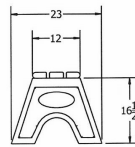

N.O.F. / Inc.

4' Sport Recycled Plastic Bench.

- Also available in 6' and 8' lengths. Shown in 6 ft. size.
- Inground and surface mounting kits available.
- 75 lbs.
- Dim: 48"W x 12"D x 16"Ht.
- Made with three 2" x 4" recycled plastic slats and two black recycled plastic base.
- All holes are predrilled and countersunk for plastic lumber.
- Includes a UV protectant.
- Maintenance free.
- Available in green, cedar and gray with black base.
- Some assembly required.

Item# JP PB4SPOE

Model Number	Weight	Dimensions
JP PB4SPO	75 Lbs.	48"W x 12"D x 16" Ht.- 2 Bases
JP PB6SPO	115 Lbs.	72"W x 12"D x 16" Ht.- 3 Bases
JP PB8SPO	140 Lbs.	96"W x 12"D x 16" Ht.- 4 Bases

Resinwood Slat Colors

3D ISOMETRIC VIEW

FRONT VIEW

SIDE VIEW

TOP VIEW

3D ISOMETRIC VIEW

FRONT VIEW

SIDE VIEW

NATIONAL OUTDOOR FURNITURE, INC.