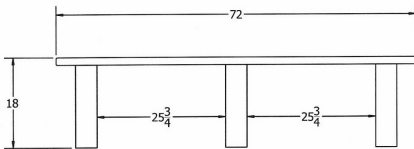

FRONT VIEW

NATIONAL OUTDOOR FURNITURE, INC.

1210 W. Main Street #296 Riverhead, NY 11901
Toll-Free Phone: 1-888-663-4621
Phone: 631-369-9099 Fax: 631-207-8312
Email: nofinc@optonline.net
www.nationaloutdoorfurniture.com

NATIONAL OUTDOOR FURNITURE, INC.

144 Murdock Road #325 Pomfret Center, CT 06259
Toll-Free Phone: 1-888-516-8873
Phone: 1-860-974-1551 Fax: 516-706-1901
Email: nofinc@earthlink.net
www.nationaloutdoorfurniture.com