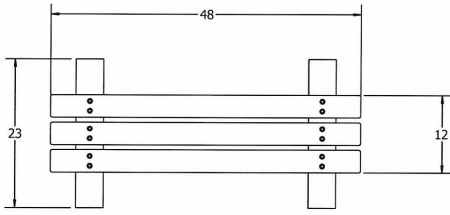

N.O.F. / Inc.

4' Sport Recycled Plastic Bench.

- Also available in 6' and 8' lengths. Shown in 6 ft. size.
- Inground and surface mounting kits available.
- 75 lbs.
- Dim: 48"W x 12"D x 16"Ht.
- Made with three 2" x 4" recycled plastic slats and two black recycled plastic base.
- All holes are predrilled and countersunk for plastic lumber.
- Includes a UV protectant.
- Maintenance free.
- Available in green, cedar and gray with black base.
- Some assembly required.

Item# JP PB4SPOE

Model Number	Weight	Dimensions
JP PB4SPO	75 Lbs.	48"W x 12"D x 16" Ht.- 2 Bases
JP PB6SPO	115 Lbs.	72"W x 12"D x 16" Ht.- 3 Bases
JP PB8SPO	140 Lbs.	96"W x 12"D x 16" Ht.- 4 Bases

Resinwood Slat Colors

Cedar

Brown

Gray

TOP VIEW

3D ISOMETRIC VIEW

FRONT VIEW

SIDE VIEW

TOP VIEW