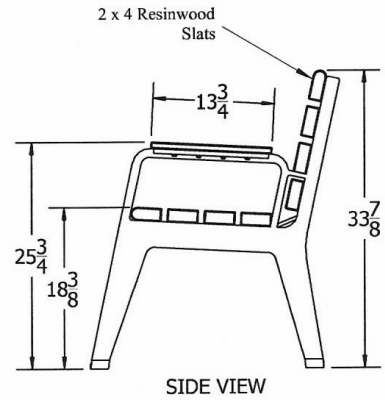

6 Ft. Bench

NATIONAL OUTDOOR FURNITURE, INC.
1210 W. Main Street #296 Riverhead, NY 11901
Toll-Free Phone: 1-888-663-4621
Phone: 631-369-9099 Fax: 631-207-8312
Email: nofinc@optonline.net
www.nationaloutdoorfurniture.com

NATIONAL OUTDOOR FURNITURE, INC.
144 Murdock Road #325 Pomfret Center, CT 06259
Toll-Free Phone: 1-888-516-8873
Phone: 1-860-974-9996 Fax: 516-706-1901
Email: nofinc@earthlink.net
www.nationaloutdoorfurniture.com