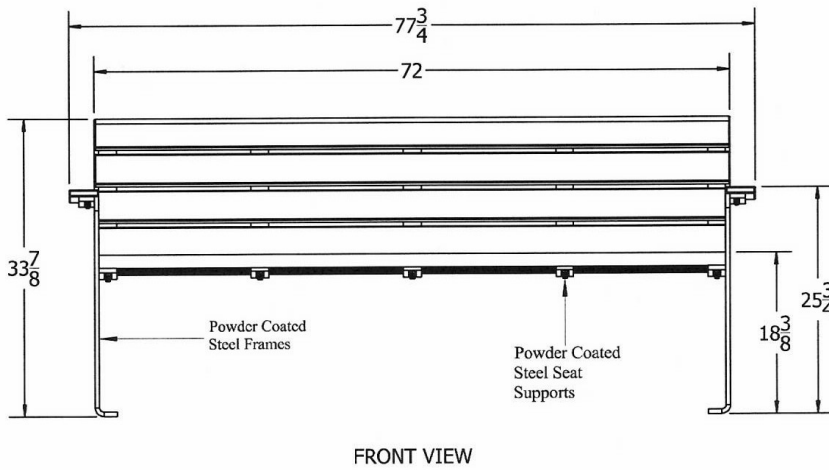

6 Ft. Bench

NATIONAL OUTDOOR FURNITURE, INC.
1210 W. Main Street #296 Riverhead, NY 11901
Toll-Free Phone: 1-888-663-4621
Phone: 631-369-9099 Fax: 631-207-8312
Email: nofinc@optonline.net
www.nationaloutdoorfurniture.com

NATIONAL OUTDOOR FURNITURE, INC.
144 Murdock Road #325 Pomfret Center, CT 06259
Toll-Free Phone: 1-888-516-8873
Phone: 1-860-974-9996 Fax: 516-706-1901
Email: nofinc@earthlink.net
www.nationaloutdoorfurniture.com