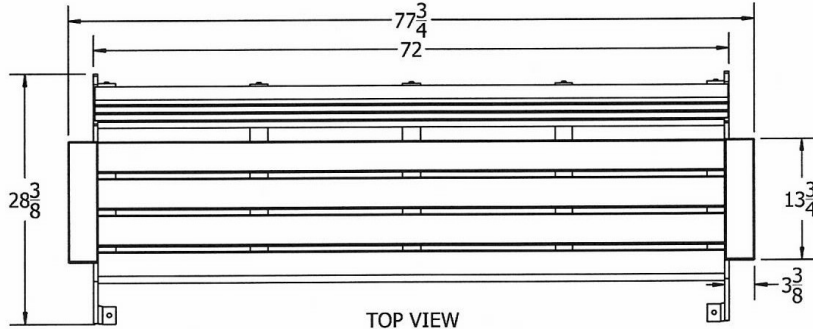

6 Ft. Bench

NATIONAL OUTDOOR FURNITURE, INC.
1210 W. Main Street #296 Riverhead, NY 11901
Toll-Free Phone: 1-888-663-4621
Phone: 631-369-9099 Fax: 631-207-8312
Email: nofinc@optonline.net
www.nationaloutdoorfurniture.com

NATIONAL OUTDOOR FURNITURE, INC.
144 Murdock Road #325 Pomfret Center, CT 06259
Toll-Free Phone: 1-888-516-8873
Phone: 1-860-974-9996 Fax: 516-706-1901
Email: nofinc@earthlink.net
www.nationaloutdoorfurniture.com