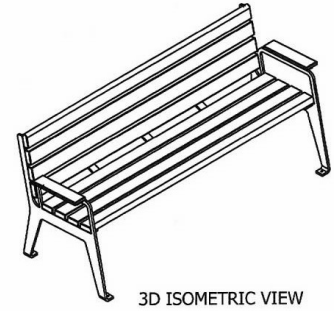

6 Ft. Bench

NATIONAL OUTDOOR FURNITURE, INC.
1210 W. Main Street #296 Riverhead, NY 11901
Toll-Free Phone: 1-888-663-4621
Phone: 631-369-9099 Fax: 631-207-8312
Email: nofinc@optonline.net
www.nationaloutdoorfurniture.com

NATIONAL OUTDOOR FURNITURE, INC.
144 Murdock Road #325 Pomfret Center, CT 06259
Toll-Free Phone: 1-888-516-8873
Phone: 1-860-974-9996 Fax: 516-706-1901
Email: nofinc@earthlink.net
www.nationaloutdoorfurniture.com