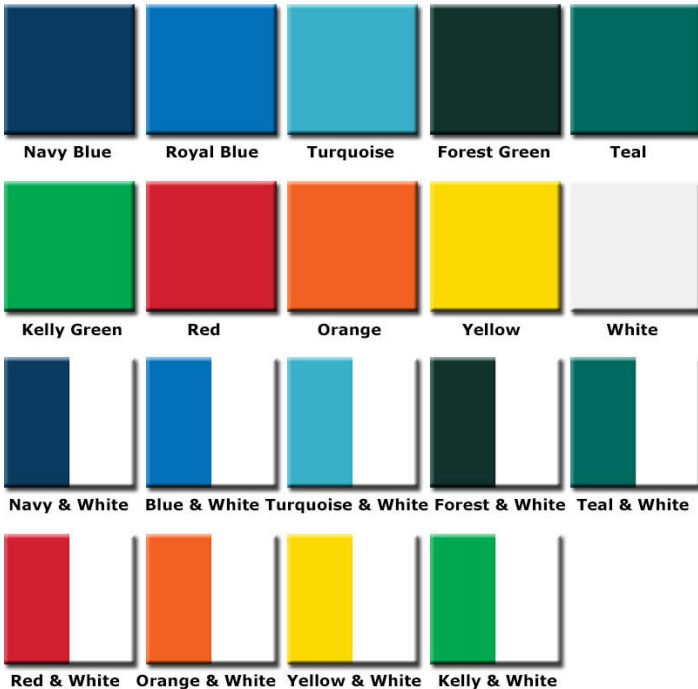

**Frame Finish**  **Platinum**

**Heavy Gauge Vinyl**

- 7 1/2 Ft. Flat Top Umbrella Steel  
Ribs - Push up style without tilt**
- Push up style without tilt.
  - Aluminum frame with (8) steel ribs.
  - 1 1/2" O.D. 2 Pc. pole.
  - 5 mm gauge rib.
  - Heavy gauge vinyl or 100% acrylic fabric with white trim.
  - Custom company logos available upon request.