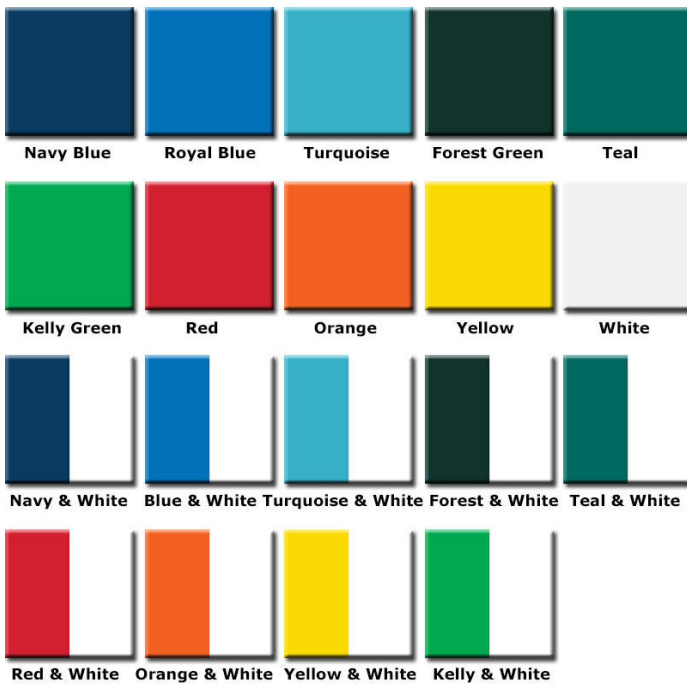

Frame Finish  **Platinum**

Heavy Gauge Vinyl

7 1/2 Ft. Flat Top Umbrella, Steel Rib Crank up style with tilt.

- Crank up style with tilt.
- Aluminum frame with (8) steel ribs.
- 1 1/2" O.D. 2 Pc. pole.
- 5 mm gauge rib.
- Heavy gauge vinyl or 100% acrylic fabric with white trim.
- Custom company logos available upon request.

Item #: FF 7.5UPC

9 Oz. Marine Grade Acrylic Fabric

NATIONAL OUTDOOR FURNITURE, INC.
 1210 W. Main Street #296. Riverhead, NY 11901
 Toll-Free Phone: 1-888-663-4621
 Phone: 631-369-9099 Fax: 631-207-8312
 Email: nofinc@optonline.net
www.nationaloutdoorfurniture.com