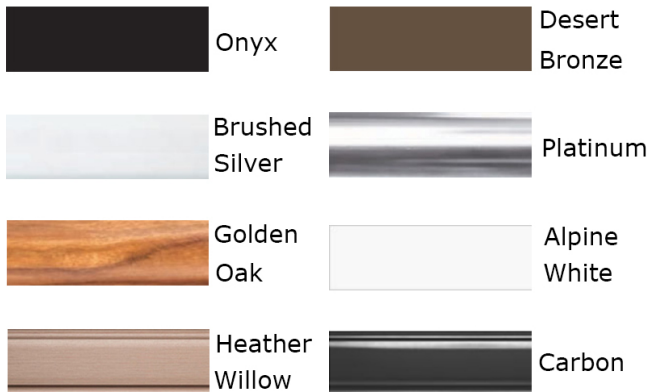

- 7 1/2 Ft. Flat Top Umbrella. Fiberglass Ribs**
- Push up style without tilt.
- (8) 12 mm fiberglass ribs.
 - 1 1/2" Diameter 2.3 mm thick 2 piece aluminum pole.
 - Pop up style without tilt.
 - Frame Colors: Onyx, Desert Bronze, Brushed Silver, Platinum, Golden Oak, Alpine White, Heather Willow, Carbon.
 - 100% Acrylic fabric with white trim.

Item #: FF FSU7.5UP

Frame Finishes

9 Oz. Marine Grade Acrylic Fabric

NATIONAL OUTDOOR FURNITURE, INC.
 1210 W. Main Street #296 Riverhead, NY 11901
 Toll-Free Phone: 1-888-663-4621
 Phone: 631-369-9099 Fax: 631-207-8312
 Email: nofinc@optonline.net
www.nationaloutdoorfurniture.com