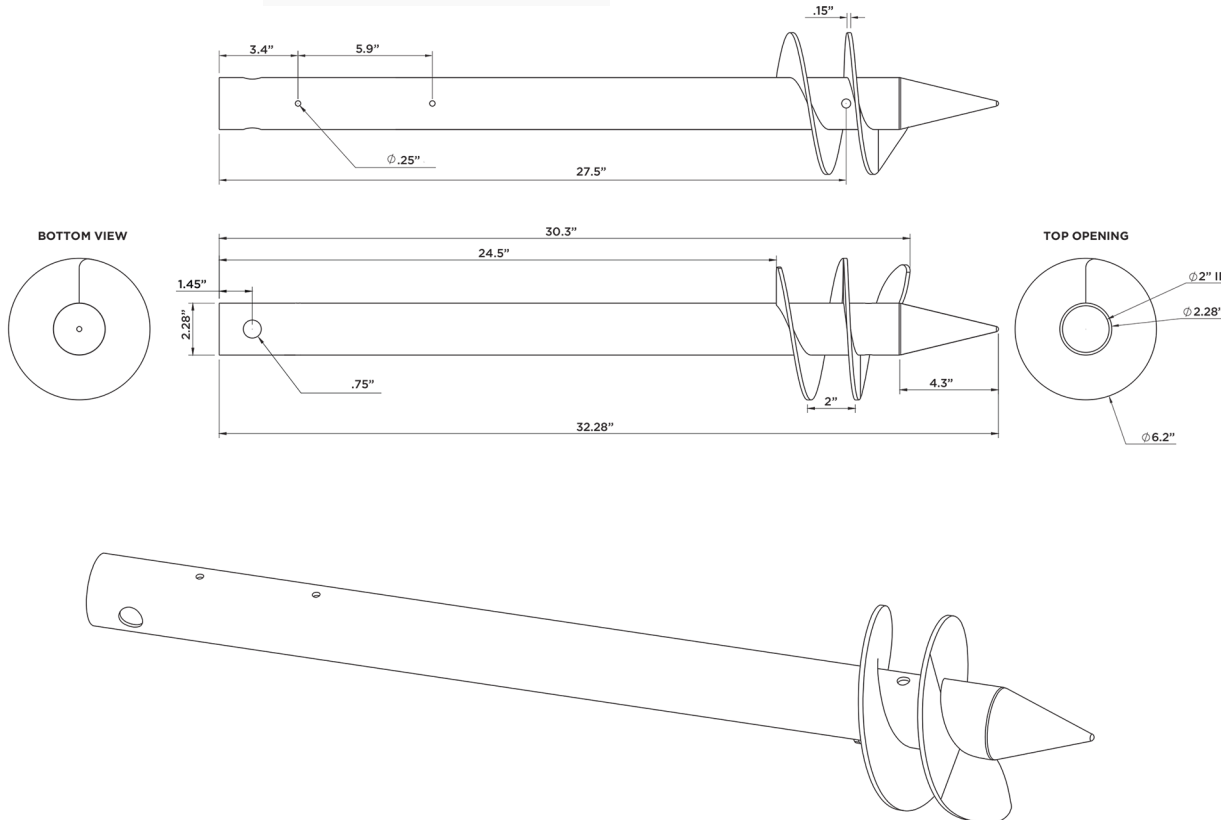

Sand Anchor

- 4 Lbs.
- 22" inground pole. Aluminum construction with stainless steel hitch pin.
- Two sizes for 1 1/2" and 2" diameter umbrella pole.
- Used for sand or soil.
- Sand anchor easily twists in to secure umbrella.

Item #: FF SAP

FF SAP 4 Lbs. 1 1/2" Inner Diameter

FF SAP2 4 Lbs. 2" Inner Diameter

NATIONAL OUTDOOR FURNITURE, INC.
 1210 W. Main Street #296. Riverhead, NY 11901
 Toll-Free Phone: 1-888-663-4621
 Phone: 631-369-9099 Fax: 631-207-8312
 Email: nofinc@optonline.net
www.nationaloutdoorfurniture.com