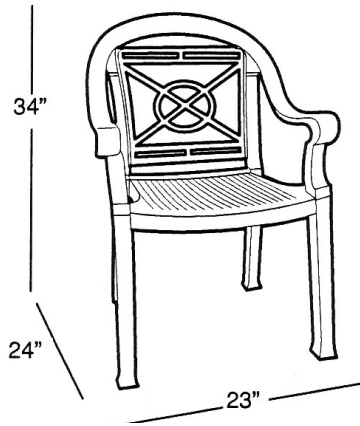

NATIONAL OUTDOOR FURNITURE, INC.
1210 W. Main Street #296. Riverhead, NY 11901
Toll-Free Phone: 1-888-663-4621
Phone: 631-369-9099 Fax: 631-207-8312
Email: nofinc@optonline.net
www.nationaloutdoorfurniture.com

NATIONAL OUTDOOR FURNITURE, INC.
144 Murdock Road #325 Pomfret Center, CT 06259
Toll-Free Phone: 1-888-516-8873
Phone: 1-860-974-1551 Fax: 516-706-1901
Email: nofinc@earthlink.net
www.nationaloutdoorfurniture.com