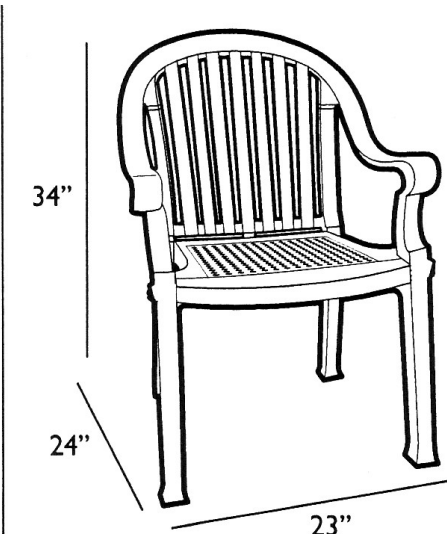

Colombo Stacking Resin Armchair

- Master pack 4 and 12.
- Kevring Cast Synthetic Resin. Metal texture with satin finish.
- 10.70 Lbs. each.
- 23"W x 24"D x 34"H.
- ASTM F 1561 Class B commercial rating. UV inhibitors.
- Rated to 300 Lbs. For safe use in commercial environments.
- \$50.00 charge for orders under \$500.00.
- \$50.00 charge for quantities other than the master pack.

Item #: GR CSC

Resin Chair Colors

Charcoal

Sage Green

Bronze Mist

NATIONAL OUTDOOR FURNITURE, INC.

1210 W. Main Street #296. Riverhead, NY 11901
Toll-Free Phone: 1-888-663-4621
Phone: 631-369-9099 Fax: 631-207-8312
Email: nofinc@optonline.net
www.nationaloutdoorfurniture.com