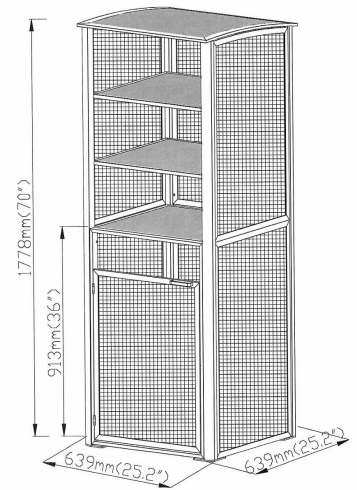

Sunset Single Towel Valet

- Masterpack of (1)
- 25"W x 25"D x 70"High 141 Lbs.
- Made of aluminum and textine inserts.
- One laundry cart and laundry bag.
- Two removable shelves.
- UV Resistant.
- Some assembly required.

Item #: GR STVS

Sunset Towel Valet Colors

Madras Blue Glacier White Madras Blue Volcanic Black Cognac Fusion Bronze

Solid Gray Volcanic Black Solid Gray Platinum Gray

NATIONAL OUTDOOR FURNITURE, INC.
 1210 W. Main Street #296 Riverhead, NY 11901
 Toll-Free Phone: 1-888-663-4621
 Phone: 631-369-9099 Fax: 631-207-8312
 Email: nofinc@optonline.net
www.nationaloutdoorfurniture.com