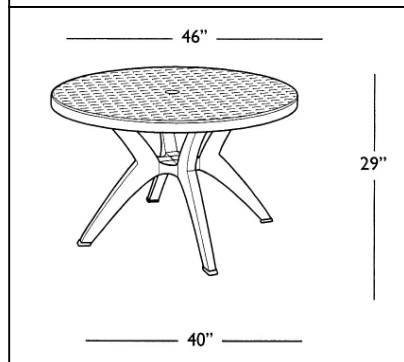

46" Round Ibiza Table

- Masterpack of 1.
- Made of 100% resin.
- 30 Lbs.
- 46" Round x 29"H.
- 1 1/2" diameter umbrella hole with plug.
- Leg leveler on one leg.
- UV inhibitors. For safe use in commercial environments.
- $50.00 charge for orders under $500.00.
- Some assembly required.

Item #: GR 46RC

Ibiza Table Colors

NATIONAL OUTDOOR FURNITURE, INC.
1210 W. Main Street #296. Riverhead, NY 11901
Toll-Free Phone: 1-888-663-4621
Phone: 631-369-9099 Fax: 631-207-8312
Email: nofinc@optonline.net
www.nationaloutdoorfurniture.com

NATIONAL OUTDOOR FURNITURE, INC.
144 Murdock Road #325 Pomfret Center, CT 06259
Toll-Free Phone: 1-888-516-8873
Phone: 1-860-974-1551 Fax: 516-706-1901
Email: nofinc@earthlink.net
www.nationaloutdoorfurniture.com