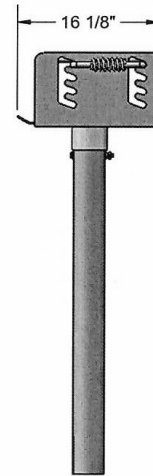

US 620-3

US 630-3

Estimated Required Concrete:
4 - 50lb Bags of Concrete Mix

NATIONAL OUTDOOR FURNITURE, INC.
1210 W. Main Street #296 Riverhead, NY 11901
Toll-Free Phone: 1-888-663-4621
Phone: 631-369-9099 Fax: 631-207-8312
Email: nofinc@optonline.net
www.nationaloutdoorfurniture.com

NATIONAL OUTDOOR FURNITURE, INC.
144 Murdock Road #325 Pomfret Center, CT 06259
Toll-Free Phone: 1-888-516-8873
Phone: 1-860-974-9996 Fax: 516-706-1901
Email: nofinc@earthlink.net
www.nationaloutdoorfurniture.com