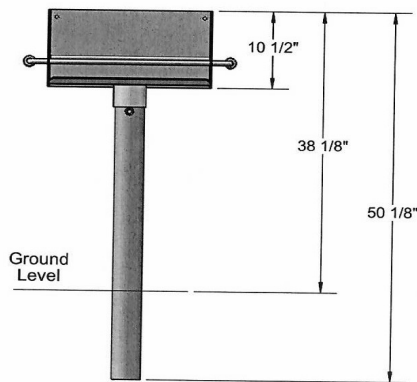

Adjustable Rotating Park Grill, 280 and 300 Square Inch – Inground Mount.

- 59-83 Lbs.
- 280 Sq. Inch Dimensions: 20"L x 14"D x 8"H.
- 300 Sq. Inch Dimensions: 20"L x 15"D x 10"H.
- Grill rotates 360 degrees.
- 3 1/2" post.
- Also available with utility shelf.
- Cooking grate has cool-coiled handles can be adjust to four different levels.
- All MIG welded 7 gauge base plate with 10 gauge side plate.
- Galvanized iron pipe post inground mount.
- Durable rust resistant high temp. black powder coated firebox.
- Optional hot dipped galvanized firebox.
- Some assembly required.

Item #: US 620

Model Number	Description
US 620-3	280 Square Inches with 3 1/2" O.D. Post. 59 Lbs.
US 620-3-U	280 Square Inches with 3 1/2" O.D. Post, Utility Shelf, 73 Lbs.
US 630-3	300 Square Inches with 3 1/2" O.D. Post. 69 Lbs.
US 6203-3-U	300 Square Inches with 3 1/2" O.D. Post, Utility Shelf, 83 Lbs.

Optional Utility Shelf

US 620-3

US 630-3

Estimated Required Concrete:
4 - 50lb Bags of Concrete Mix

NATIONAL OUTDOOR FURNITURE, INC.
1210 W. Main Street #296 Riverhead, NY 11901
Toll-Free Phone: 1-888-663-4621
Phone: 631-369-9099 Fax: 631-207-8312
Email: nofinc@optonline.net
www.nationaloutdoorfurniture.com