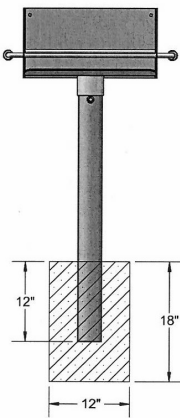

US 620-3

US 630-3

Estimated Required Concrete:
4 - 50lb Bags of Concrete Mix

NATIONAL OUTDOOR FURNITURE, INC.
1210 W. Main Street #296 Riverhead, NY 11901
Toll-Free Phone: 1-888-663-4621
Phone: 631-369-9099 Fax: 631-207-8312
Email: nofinc@optonline.net
www.nationaloutdoorfurniture.com

NATIONAL OUTDOOR FURNITURE, INC.
144 Murdock Road #325 Pomfret Center, CT 06259
Toll-Free Phone: 1-888-516-8873
Phone: 1-860-974-9996 Fax: 516-706-1901
Email: nofinc@earthlink.net
www.nationaloutdoorfurniture.com