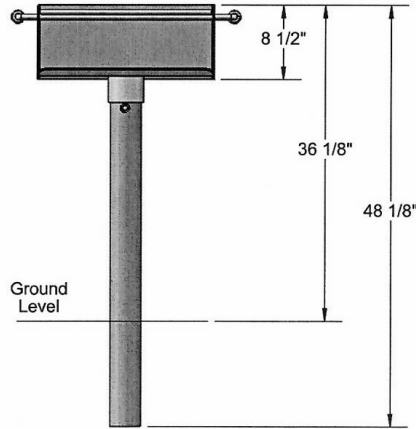

US 620-3

US 630-3

Estimated Required Concrete:
4 - 50lb Bags of Concrete Mix

NATIONAL OUTDOOR FURNITURE, INC.
1210 W. Main Street #296 Riverhead, NY 11901
Toll-Free Phone: 1-888-663-4621
Phone: 631-369-9099 Fax: 631-207-8312
Email: nofinc@optonline.net
www.nationaloutdoorfurniture.com

NATIONAL OUTDOOR FURNITURE, INC.
144 Murdock Road #325 Pomfret Center, CT 06259
Toll-Free Phone: 1-888-516-8873
Phone: 1-860-974-9996 Fax: 516-706-1901
Email: nofinc@earthlink.net
www.nationaloutdoorfurniture.com