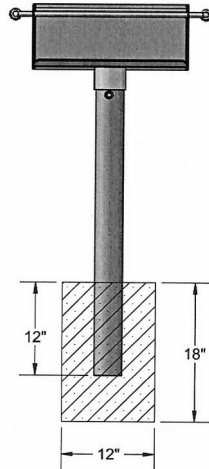

US 620-3

US 630-3

Estimated Required Concrete:
4 - 50lb Bags of Concrete Mix

NATIONAL OUTDOOR FURNITURE, INC.
1210 W. Main Street #296 Riverhead, NY 11901
Toll-Free Phone: 1-888-663-4621
Phone: 631-369-9099 Fax: 631-207-8312
Email: nofinc@optonline.net
www.nationaloutdoorfurniture.com

NATIONAL OUTDOOR FURNITURE, INC.
144 Murdock Road #325 Pomfret Center, CT 06259
Toll-Free Phone: 1-888-516-8873
Phone: 1-860-974-9996 Fax: 516-706-1901
Email: nofinc@earthlink.net
www.nationaloutdoorfurniture.com