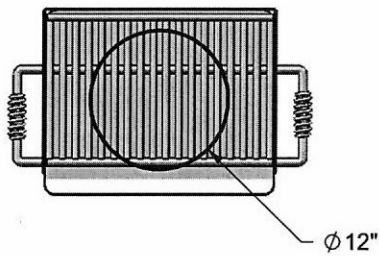

**Rotating Grill, 280 Square Inch, Flip Back Adjustable Grates - Inground Mount.**

- 280 Total square inch cooking surface.
- Firebox size: 20”L x 14”D x 8”H.
- Grill rotates a full 360 degrees.
- Cooking grate has cool-coil handles and can be adjusted to four different levels.
- Grates flip back for easy cleanup and fire building.
- All MIG welded 7 gauge base plate with 10 gauge side plate.
- Galvanized iron pipe post. Inground mount.
- Durable rust resistant high temp black powder coated firebox..
- Optional hot dipped galvanized firebox and utility shelf.
- Some assembly required.

**Item #:** US 616

Model Number	Description
US 616-3	Grill with 3 1/2” O.D. Post, 59 Lbs., Inground Mount.
US 616-3-U	Grill with 3 1/2” O.D. Post and Utility Shelf 73 Lbs., Inground Mount.

**Optional Utility Shelf**