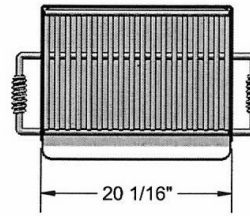

**Rotating Grill, 280 Square Inch, Flip Back Adjustable Grates - Inground Mount.**

- 280 Total square inch cooking surface.
- Firebox size: 20”L x 14”D x 8”H.
- Grill rotates a full 360 degrees.
- Cooking grate has cool-coil handles and can be adjusted to four different levels.
- Grates flip back for easy cleanup and fire building.
- All MIG welded 7 gauge base plate with 10 gauge side plate.
- Galvanized iron pipe post. Inground mount.
- Durable rust resistant high temp black powder coated firebox..
- Optional hot dipped galvanized firebox and utility shelf.
- Some assembly required.

**Item #:** US 616

Model Number	Description
US 616-3	Grill with 3 1/2” O.D. Post, 59 Lbs., Inground Mount.
US 616-3-U	Grill with 3 1/2” O.D. Post and Utility Shelf 73 Lbs., Inground Mount.

**Optional Utility Shelf**