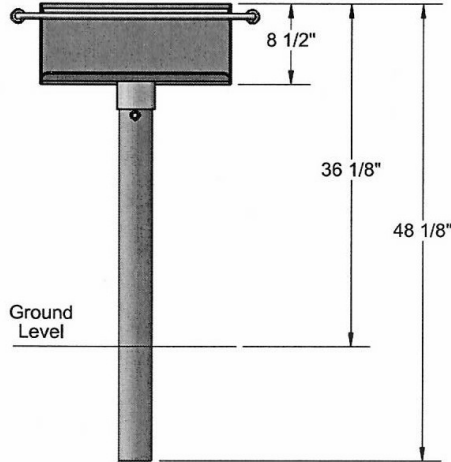

**Rotating Grill, 280 Square Inch, Flip Back Adjustable Grates - Inground Mount.**

- 280 Total square inch cooking surface.
- Firebox size: 20”L x 14”D x 8”H.
- Grill rotates a full 360 degrees.
- Cooking grate has cool-coil handles and can be adjusted to four different levels.
- Grates flip back for easy cleanup and fire building.
- All MIG welded 7 gauge base plate with 10 gauge side plate.
- Galvanized iron pipe post. Inground mount.
- Durable rust resistant high temp black powder coated firebox..
- Optional hot dipped galvanized firebox and utility shelf.
- Some assembly required.

**Item #:** US 616

Model Number	Description
US 616-3	Grill with 3 1/2” O.D. Post, 59 Lbs., Inground Mount.
US 616-3-U	Grill with 3 1/2” O.D. Post and Utility Shelf 73 Lbs., Inground Mount.

**Optional Utility Shelf**