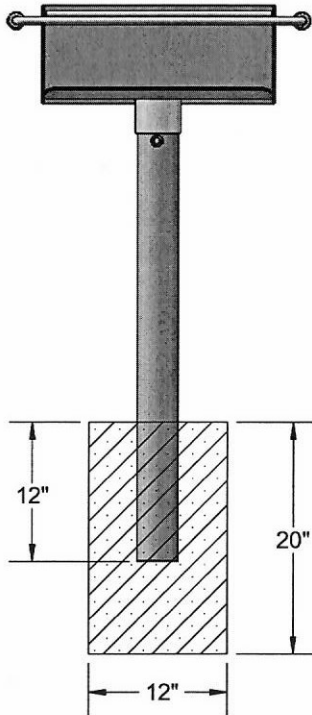

**Rotating Grill, 280 Square Inch, Flip Back Adjustable Grates - Inground Mount.**

- 280 Total square inch cooking surface.
- Firebox size: 20”L x 14”D x 8”H.
- Grill rotates a full 360 degrees.
- Cooking grate has cool-coil handles and can be adjusted to four different levels.
- Grates flip back for easy cleanup and fire building.
- All MIG welded 7 gauge base plate with 10 gauge side plate.
- Galvanized iron pipe post. Inground mount.
- Durable rust resistant high temp black powder coated firebox..
- Optional hot dipped galvanized firebox and utility shelf.
- Some assembly required.

**Item #:** US 616

Model Number	Description
US 616-3	Grill with 3 1/2” O.D. Post, 59 Lbs., Inground Mount.
US 616-3-U	Grill with 3 1/2” O.D. Post and Utility Shelf 73 Lbs., Inground Mount.

**Optional Utility Shelf**