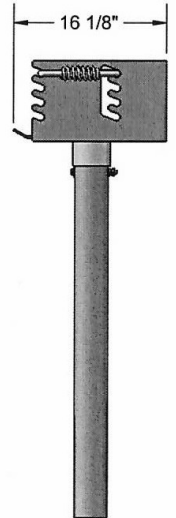

**Rotating Grill, 280 Square Inch, Flip Back Adjustable Grates - Inground Mount.**

- 280 Total square inch cooking surface.
- Firebox size: 20”L x 14”D x 8”H.
- Grill rotates a full 360 degrees.
- Cooking grate has cool-coil handles and can be adjusted to four different levels.
- Grates flip back for easy cleanup and fire building.
- All MIG welded 7 gauge base plate with 10 gauge side plate.
- Galvanized iron pipe post. Inground mount.
- Durable rust resistant high temp black powder coated firebox..
- Optional hot dipped galvanized firebox and utility shelf.
- Some assembly required.

**Item #:** US 616

Model Number	Description
US 616-3	Grill with 3 1/2” O.D. Post, 59 Lbs., Inground Mount.
US 616-3-U	Grill with 3 1/2” O.D. Post and Utility Shelf 73 Lbs., Inground Mount.

**Optional Utility Shelf**