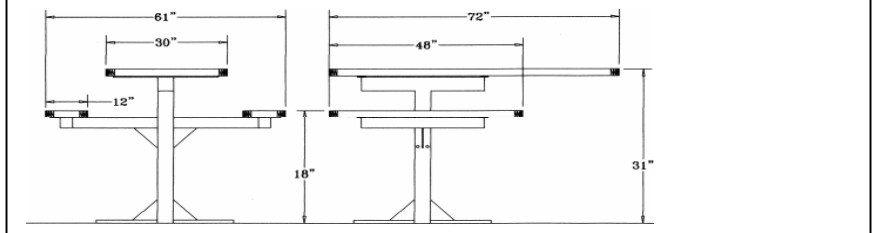

6 Ft. Regal Table with (2) 4 ft. Attached Seats, Rounded Corners, ADA – Surface Mount.

- 242 Lbs.
- Top and seats are made with plastisol coated 3/4" #9 expanded metal inside a 2" x 2" x 1/8" angle iron frame.
- 4" Powder coated, galvanized steel inground pedestal.
- 2 Ft. extension on one end for ADA compliancy.
- Without umbrella hole.
- Some assembly required.

Item #: WC RP6ADASM

Textured Polyethylene Colors

Powder Coat Gloss Colors

NATIONAL OUTDOOR FURNITURE, INC.
1210 W. Main Street #296 Riverhead, NY 11901
Toll-Free Phone: 1-888-663-4621
Phone: 631-369-9099 Fax: 631-207-8312
Email: nofinc@optonline.net
www.nationaloutdoorfurniture.com

NATIONAL OUTDOOR FURNITURE, INC.
144 Murdock Road #325 Pomfret Center, CT 06259
Toll-Free Phone: 1-888-516-8873
Phone: 1-860-974-1551 Fax: 516-706-1901
Email: nofinc@earthlink.net
www.nationaloutdoorfurniture.com