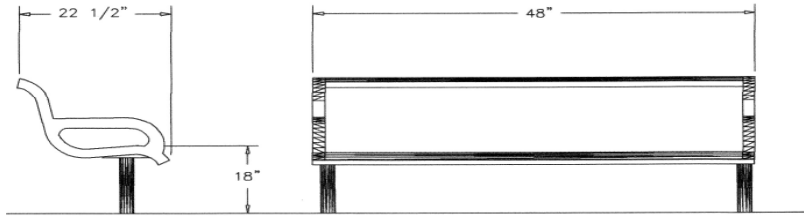

4 Ft. Classic Wingline Bench with Back - Surface Mount.

- 99 Lbs.
- Polyethylene coated ribbed steel seat/back.
- 2 3/8" Zinc coated, powder coated galvanized legs.
- Surface mounted covers not included.
- Some assembly required.

Item #: WC WC4WBSM

**Classic Wingline Style
Surface Mount**

6 Ft. Classic Wingline Bench with Back - Surface Mount.

- 142 Lbs.
- Polyethylene coated ribbed steel seat/back.
- 2 3/8" Zinc coated, powder coated galvanized legs.
- Surface mounted covers not included.
- Some assembly required.