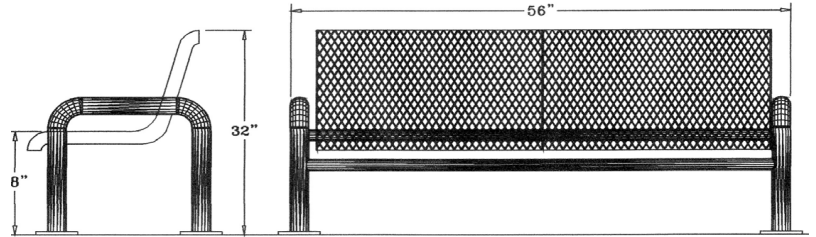

6' Modern Contoured Bench
Portable/Surface Mount

4 Ft. Modern Contoured Bench - Portable/Surface Mount.

- 120 Lbs.
- 3/4" #9 Polyethylene coated expanded metal seat/back.
- 2 3/8" Zinc coated, powder coated galvanized frame.
- Some assembly required.

Item #: WC MB4WBPSM

6' Modern Contoured Bench
Portable/Surface Mount

Surface Mount
Cover Options

6 Ft. Modern Contoured Bench - Portable/Surface Mount.

- 140 Lbs.
- 3/4" #9 Polyethylene coated expanded metal seat/back.
- 2 3/8" Zinc coated, powder coated galvanized frame.
- Some assembly required.