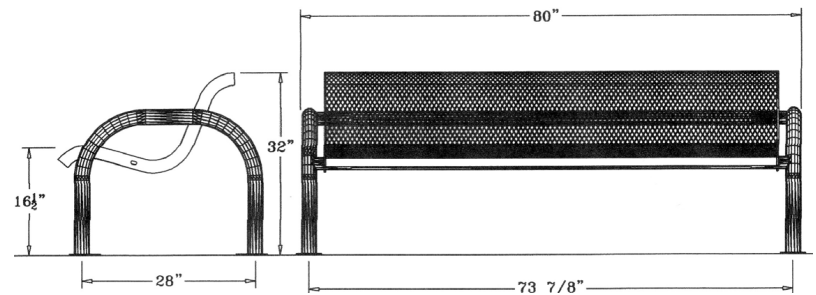

4 Ft. Modern Contoured Bench - Portable/Surface Mount.

- 120 Lbs.
- 3/4" #9 Polyethylene coated expanded metal seat/back.
- 2 3/8" Zinc coated, powder coated galvanized frame.
- Some assembly required.

Item #: WC MB4WBPSM

Surface Mount
Cover Options

6 Ft. Modern Contoured Bench - Portable/Surface Mount.

- 140 Lbs.
- 3/4" #9 Polyethylene coated expanded metal seat/back.
- 2 3/8" Zinc coated, powder coated galvanized frame.
- Some assembly required.

Item #: WC MB6WBPSM

Textured Polyethylene Colors

Powder Coat Gloss Colors

NATIONAL OUTDOOR FURNITURE, INC.
1210 W. Main Street #296 Riverhead, NY 11901
Toll-Free Phone: 1-888-663-4621
Phone: 631-369-9099 Fax: 631-207-8312
Email: nofinc@optonline.net
www.nationaloutdoorfurniture.com

NATIONAL OUTDOOR FURNITURE, INC.
144 Murdock Road #325 Pomfret Center, CT 06259
Toll-Free Phone: 1-888-516-8873
Phone: 1-860-974-1551 Fax: 516-706-1901
Email: nofinc@earthlink.net
www.nationaloutdoorfurniture.com