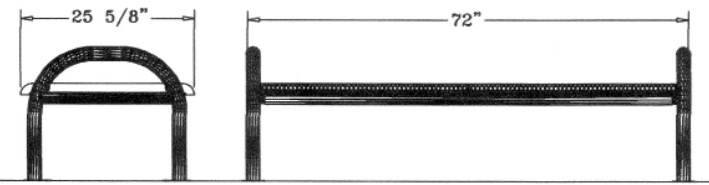

**Surface Mount
Cover Options**