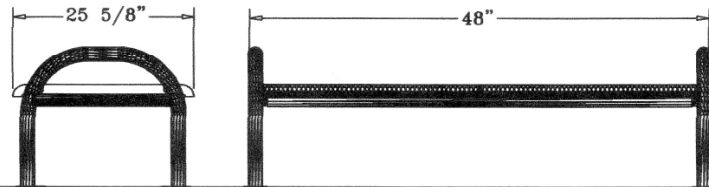

**Modern Classic Style
Portable/Surface Mount**

4 Ft. Modern Classic Backless Bench – Portable/Surface Mt.

- 100 Lbs.
- Polyethylene coated ribbed steel seat.
- 2 7/8" Zinc coated, powder coated galvanized frame.
- Some assembly required.

Item #: WC MCB4PSM

**Modern Classic Style
Portable/Surface Mount**

6 Ft. Modern Classic Backless Bench – Portable/Surface Mt.

- 124 Lbs.
- Polyethylene coated ribbed steel seat.
- 2 7/8" Zinc coated, powder coated galvanized frame.
- Some assembly required.