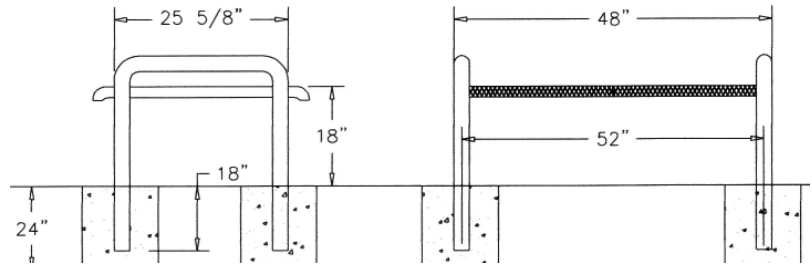

4 Ft. Modern Classic Bench, No Back - Inground Mount.

- 100 Lbs.
- Plastisol or polyethylene coated ribbed steel seat.
- 2 7/8" Zinc coated, powder coated galvanized frame.
- Some assembly required.

Item #: WC MCB4IG

Modern Classic Style
Portable/Surface Mount

6 Ft. Modern Classic Bench, No Back - Inground Mount.

- 124 Lbs.
- Plastisol or polyethylene coated ribbed steel seat.
- 2 7/8" Zinc coated, powder coated galvanized frame.
- Some assembly required.