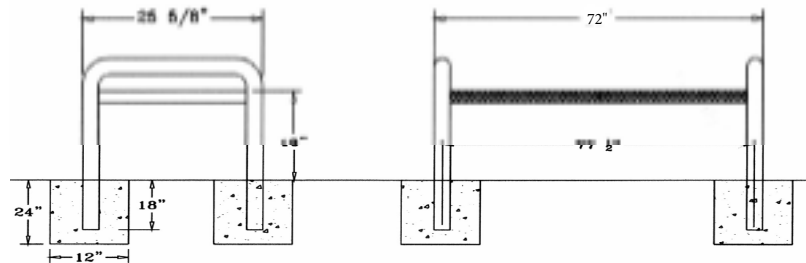

Textured Polyethylene Colors

Powder Coat Gloss Colors

NATIONAL OUTDOOR FURNITURE, INC.

1210 W. Main Street #296 Riverhead, NY 11901

Toll-Free Phone: 1-888-663-4621

Phone: 631-369-9099 Fax: 631-207-8312

Email: nofinc@optonline.net

www.nationaloutdoorfurniture.com

NATIONAL OUTDOOR FURNITURE, INC.

144 Murdock Road #325 Pomfret Center, CT 06259

Toll-Free Phone: 1-888-516-8873

Phone: 1-860-974-1551 Fax: 516-706-1901

Email: nofinc@earthlink.net

www.nationaloutdoorfurniture.com