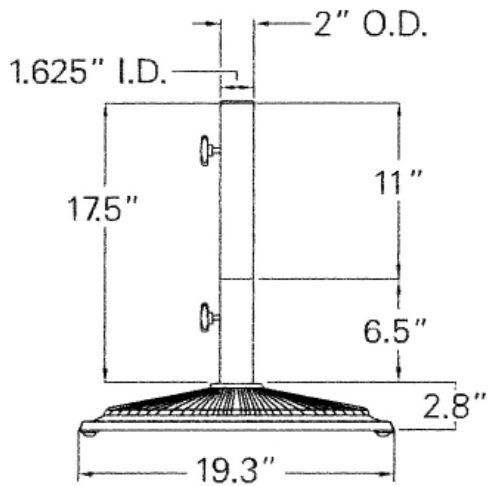

NATIONAL OUTDOOR FURNITURE, INC.

1210 W. Main Street #296. Riverhead, NY 11901
Toll-Free Phone: 1-888-663-4621
Phone: 631-369-9099 Fax: 631-207-8312
Email: nofinc@optonline.net
www.nationaloutdoorfurniture.com

NATIONAL OUTDOOR FURNITURE, INC.

144 Murdock Road #325 Pomfret Center, CT 06259
Toll-Free Phone: 1-888-516-8873
Phone: 1-860-974-1551 Fax: 516-706-1901
Email: nofinc@earthlink.net
www.nationaloutdoorfurniture.com