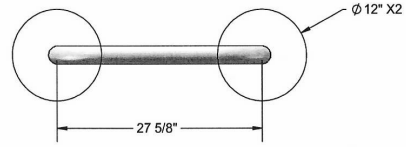

Inground Mount