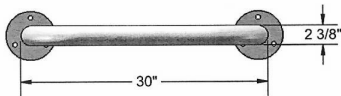

Surface Mount

NATIONAL OUTDOOR FURNITURE, INC.
1210 W. Main Street #296 Riverhead, NY 11901
Toll-Free Phone: 1-888-663-4621
Phone: 631-369-9099 Fax: 631-207-8312
Email: nofinc@optonline.net
www.nationaloutdoorfurniture.com

NATIONAL OUTDOOR FURNITURE, INC.
144 Murdock Road #325 Pomfret Center, CT 06259
Toll-Free Phone: 1-888-516-8873
Phone: 1-860-974-9996 Fax: 516-706-1901
Email: nofinc@earthlink.net
www.nationaloutdoorfurniture.com