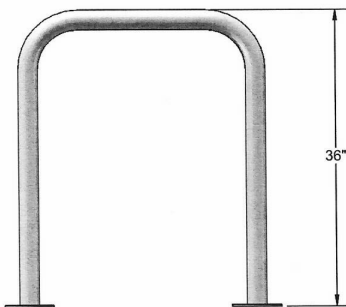

NATIONAL OUTDOOR FURNITURE, INC.
1210 W. Main Street #296 Riverhead, NY 11901
Toll-Free Phone: 1-888-663-4621
Phone: 631-369-9099 Fax: 631-207-8312
Email: nofinc@optonline.net
www.nationaloutdoorfurniture.com

NATIONAL OUTDOOR FURNITURE, INC.
144 Murdock Road #325 Pomfret Center, CT 06259
Toll-Free Phone: 1-888-516-8873
Phone: 1-860-974-9996 Fax: 516-706-1901
Email: nofinc@earthlink.net
www.nationaloutdoorfurniture.com