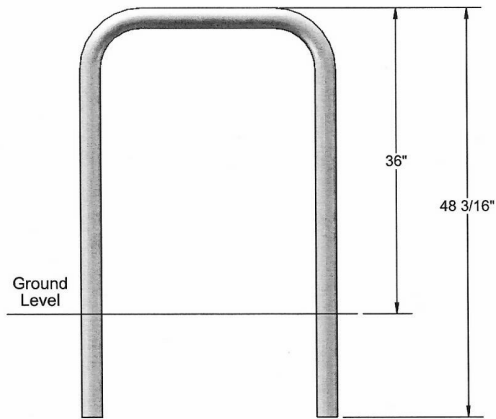

Inground Mount

Surface Mount