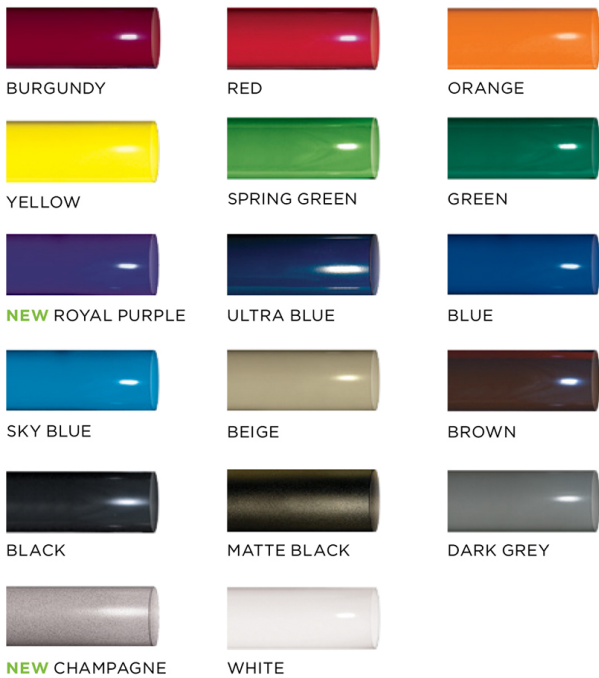

**Deluxe Inverted Bike Rack**

- 36" High x 18" wide.
- 12 Gauge Pregalvanized steel pipe.
- 2" Round or square tubing.
- Single loop available in surface mount or inground mount.
- Bike racks are available in 2,3,4 and 5 loop rack - surface mount rack.
- Powder coat finish

**Item #:** US 5801D

Model Number	Description
US 5801DS	2 3/8" Round Single Deluxe Inverted Bike Rack –Inground Mount
US 5801DSM	2 3/8" Round Single Deluxe Inverted Bike Rack –Surface Mount

**Standard Powder Coat Colors**