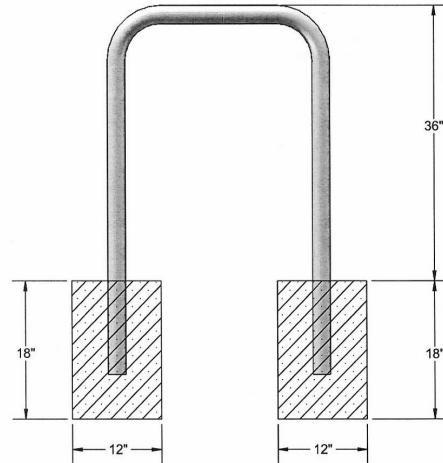

**Deluxe Inverted Bike Rack**

- 36" High x 18" wide.
- 12 Gauge Pregalvanized steel pipe.
- 2" Round or square tubing.
- Single loop available in surface mount or inground mount.
- Bike racks are available in 2,3,4 and 5 loop rack - surface mount rack.
- Powder coat finish

**Item #:** US 5801D

Model Number	Description
US 5801DS	2 3/8" Round Single Deluxe Inverted Bike Rack –Inground Mount
US 5801DSM	2 3/8" Round Single Deluxe Inverted Bike Rack –Surface Mount

**Standard Powder Coat Colors**

## Inground Mount