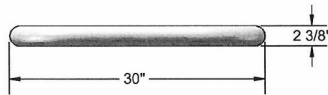

Inground Mount