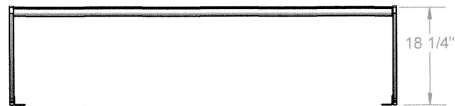

MATTE BLACK

DARK GREY

NEW CHAMPAGNE

WHITE

NATIONAL OUTDOOR FURNITURE, INC.
 1210 W. Main Street #296 Riverhead, NY 11901
 Toll-Free Phone: 1-888-663-4621
 Phone: 631-369-9099 Fax: 631-207-8312
 Email: nofinc@optonline.net
www.nationaloutdoorfurniture.com