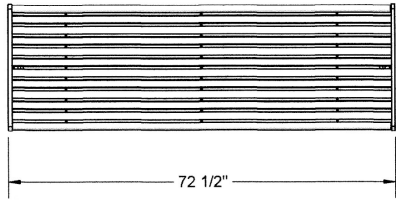

MATTE BLACK

DARK GREY

NEW CHAMPAGNE

WHITE

NATIONAL OUTDOOR FURNITURE, INC.
 1210 W. Main Street #296 Riverhead, NY 11901
 Toll-Free Phone: 1-888-663-4621
 Phone: 631-369-9099 Fax: 631-207-8312
 Email: nofinc@optonline.net
www.nationaloutdoorfurniture.com