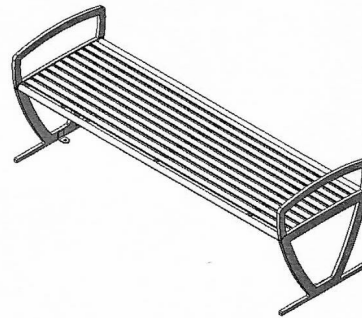

6 Ft. Augusta Backless Bench.

- 195 Lbs.
- Made with 1 1/2" x 1/4" flat steel strips.
- 1/2" thick reinforced support ribs.
- Legs are precision cut from 3/4" flat steel.
- Protected with quality powder coating over zinc rich primer for a long lasting finish.
- All stainless steel hardware.
- Ships fully assembled.

MATTE BLACK

DARK GREY

NEW CHAMPAGNE

WHITE

NATIONAL OUTDOOR FURNITURE, INC.
 1210 W. Main Street #296 Riverhead, NY 11901
 Toll-Free Phone: 1-888-663-4621
 Phone: 631-369-9099 Fax: 631-207-8312
 Email: nofinc@optonline.net
www.nationaloutdoorfurniture.com

NATIONAL OUTDOOR FURNITURE, INC.
 144 Murdock Road #325 Pomfret Center, CT 06259
 Toll-Free Phone: 1-888-516-8873
 Phone: 1-860-974-9996 Fax: 516-706-1901
 Email: nofinc@earthlink.net
www.nationaloutdoorfurniture.com