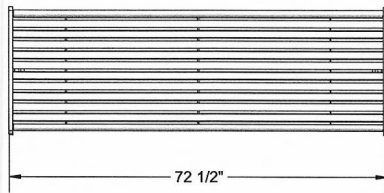

6 Ft. Augusta Backless Bench.

- 195 Lbs.
- Made with 1 1/2" x 1/4" flat steel strips.
- 1/2" thick reinforced support ribs.
- Legs are precision cut from 3/4" flat steel.
- Protected with quality powder coating over zinc rich primer for a long lasting finish.
- All stainless steel hardware.
- Ships fully assembled.

MATTE BLACK

DARK GREY

NEW CHAMPAGNE

WHITE

NATIONAL OUTDOOR FURNITURE, INC.
 1210 W. Main Street #296 Riverhead, NY 11901
 Toll-Free Phone: 1-888-663-4621
 Phone: 631-369-9099 Fax: 631-207-8312
 Email: nofinc@optonline.net
www.nationaloutdoorfurniture.com