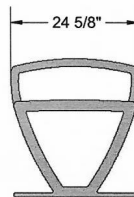

6 Ft. Augusta Backless Bench.

- 195 Lbs.
- Made with 1 1/2" x 1/4" flat steel strips.
- 1/2" thick reinforced support ribs.
- Legs are precision cut from 3/4" flat steel.
- Protected with quality powder coating over zinc rich primer for a long lasting finish.
- All stainless steel hardware.
- Ships fully assembled.

MATTE BLACK

DARK GREY

NEW CHAMPAGNE

WHITE

NATIONAL OUTDOOR FURNITURE, INC.
 1210 W. Main Street #296 Riverhead, NY 11901
 Toll-Free Phone: 1-888-663-4621
 Phone: 631-369-9099 Fax: 631-207-8312
 Email: nofinc@optonline.net
www.nationaloutdoorfurniture.com