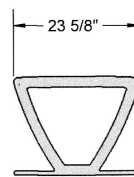

6 Ft. Augusta Backless Bench.

- 195 Lbs.
- Made with 1 1/2" x 1/4" flat steel strips.
- 1/2" thick reinforced support ribs.
- Legs are precision cut from 3/4" flat steel.
- Protected with quality powder coating over zinc rich primer for a long lasting finish.
- All stainless steel hardware.
- Ships fully assembled.

MATTE BLACK

DARK GREY

NEW CHAMPAGNE

WHITE

NATIONAL OUTDOOR FURNITURE, INC.
 1210 W. Main Street #296 Riverhead, NY 11901
 Toll-Free Phone: 1-888-663-4621
 Phone: 631-369-9099 Fax: 631-207-8312
 Email: nofinc@optonline.net
www.nationaloutdoorfurniture.com