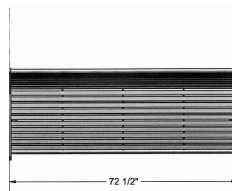

Standard Powder Coat Colors

NATIONAL OUTDOOR FURNITURE, INC.

1210 W. Main Street #296 Riverhead, NY 11901

Toll-Free Phone: 1-888-663-4621

Phone: 631-369-9099 Fax: 631-207-8312

Email: nofinc@optonline.net

www.nationaloutdoorfurniture.com

NATIONAL OUTDOOR FURNITURE, INC.

144 Murdock Road #325 Pomfret Center, CT 06259

Toll-Free Phone: 1-888-516-8873

Phone: 1-860-974-1551 Fax: 516-706-1901

Email: nofinc@earthlink.net

www.nationaloutdoorfurniture.com