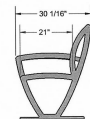

Standard Powder Coat Colors

NATIONAL OUTDOOR FURNITURE, INC.

1210 W. Main Street #296 Riverhead, NY 11901

Toll-Free Phone: 1-888-663-4621

Phone: 631-369-9099 Fax: 631-207-8312

Email: nofinc@optonline.net

www.nationaloutdoorfurniture.com

NATIONAL OUTDOOR FURNITURE, INC.

144 Murdock Road #325 Pomfret Center, CT 06259

Toll-Free Phone: 1-888-516-8873

Phone: 1-860-974-1551 Fax: 516-706-1901

Email: nofinc@earthlink.net

www.nationaloutdoorfurniture.com