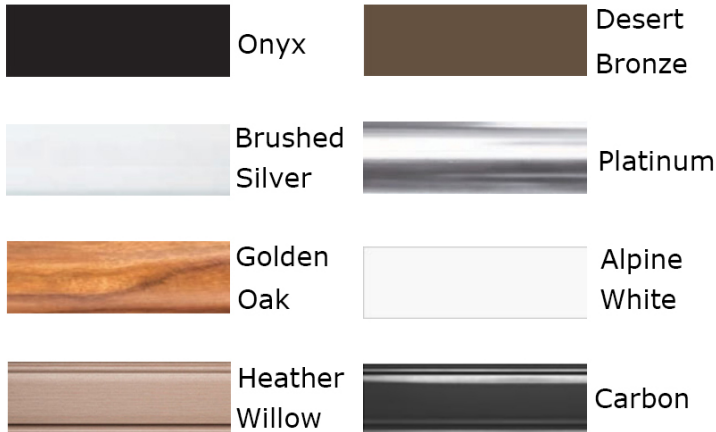

6 1/2 Ft. Square Heavy Duty Aluminum Market Umbrella – Pulley Lift.

- (4)1/8" thick square aluminum ribs.
- 1/8" Thick aluminum 2 pc. pole. Lower pole is 1 1/2"O.D.
- No tilt.
- Heavy rope and pulley lift system.
- Stainless steel hardware.
- Powdercoated frame.
- 100% Acrylic Sunbrella fabric

Item #: FF CAM6.5S

Frame Finishes

9 Oz. Marine Grade Acrylic Fabric

NATIONAL OUTDOOR FURNITURE, INC.
 1210 W. Main Street #296. Riverhead, NY 11901
 Toll-Free Phone: 1-888-663-4621
 Phone: 631-369-9099 Fax: 631-207-8312
 Email: nofinc@optonline.net
www.nationaloutdoorfurniture.com