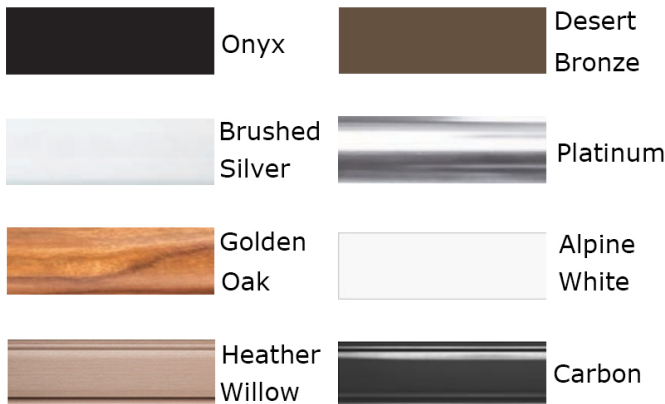

Frame Finishes