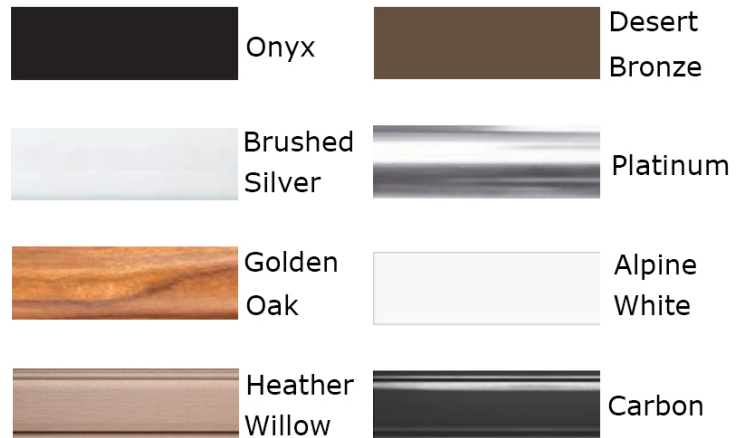

9 Ft. Heavy Duty Aluminum Market Umbrella – Pulley Lift without Tilt.

- (8) 1/8” Thick square 45” aluminum ribs.
- 1/8” Thick 2 piece aluminum pole. 1 1/2” O.D. lower pole.
- No tilt.
- Heavy rope and pulley system.
- Stainless steel hardware.
- Powder coated frame.
- 100% Acrylic Sunbrella fabric.
- Custom company logos available upon request.

Item #: FF CAM9

9 Oz. Marine Grade Acrylic Fabric

Frame Finishes

NATIONAL OUTDOOR FURNITURE, INC.
 1210 W. Main Street #296. Riverhead, NY 11901
 Toll-Free Phone: 1-888-663-4621
 Phone: 631-369-9099 Fax: 631-207-8312
 Email: nofinc@optonline.net
www.nationaloutdoorfurniture.com