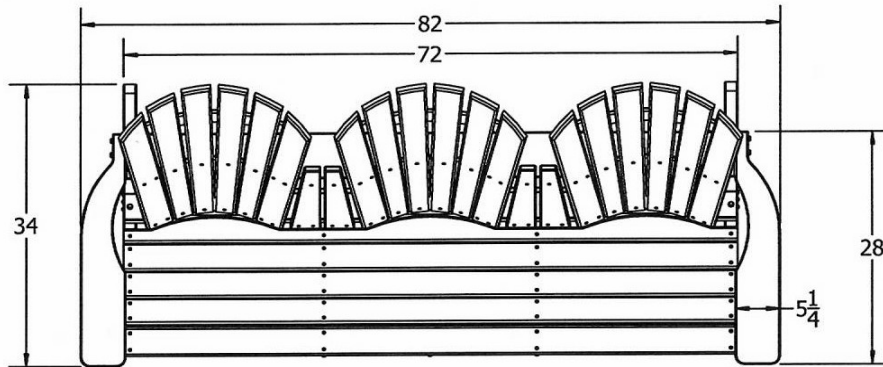

NATIONAL OUTDOOR FURNITURE, INC.

1210 W. Main Street #296 Riverhead, NY 11901
Toll-Free Phone: 1-888-663-4621
Phone: 631-369-9099 Fax: 631-207-8312
Email: nofinc@optonline.net
www.nationaloutdoorfurniture.com

NATIONAL OUTDOOR FURNITURE, INC.

144 Murdock Road #325 Pomfret Center, CT 06259
Toll-Free Phone: 1-888-516-8873
Phone: 1-860-974-9996 Fax: 516-706-1901
Email: nofinc@earthlink.net
www.nationaloutdoorfurniture.com