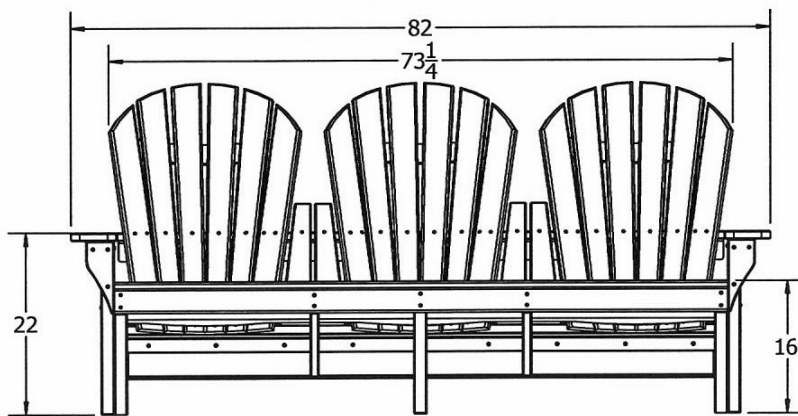

NATIONAL OUTDOOR FURNITURE, INC.

1210 W. Main Street #296 Riverhead, NY 11901
Toll-Free Phone: 1-888-663-4621
Phone: 631-369-9099 Fax: 631-207-8312
Email: nofinc@optonline.net
www.nationaloutdoorfurniture.com

NATIONAL OUTDOOR FURNITURE, INC.

144 Murdock Road #325 Pomfret Center, CT 06259
Toll-Free Phone: 1-888-516-8873
Phone: 1-860-974-9996 Fax: 516-706-1901
Email: nofinc@earthlink.net
www.nationaloutdoorfurniture.com