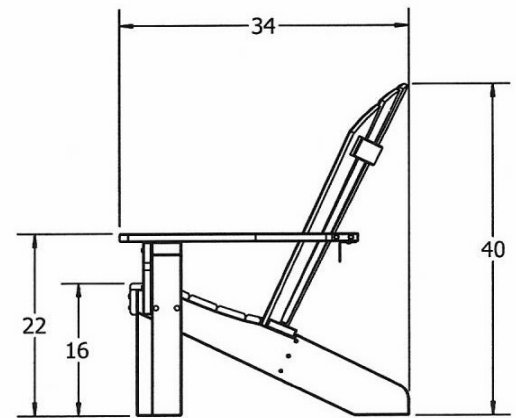

NATIONAL OUTDOOR FURNITURE, INC.

1210 W. Main Street #296 Riverhead, NY 11901
Toll-Free Phone: 1-888-663-4621
Phone: 631-369-9099 Fax: 631-207-8312
Email: nofinc@optonline.net
www.nationaloutdoorfurniture.com

NATIONAL OUTDOOR FURNITURE, INC.

144 Murdock Road #325 Pomfret Center, CT 06259
Toll-Free Phone: 1-888-516-8873
Phone: 1-860-974-9996 Fax: 516-706-1901
Email: nofinc@earthlink.net
www.nationaloutdoorfurniture.com