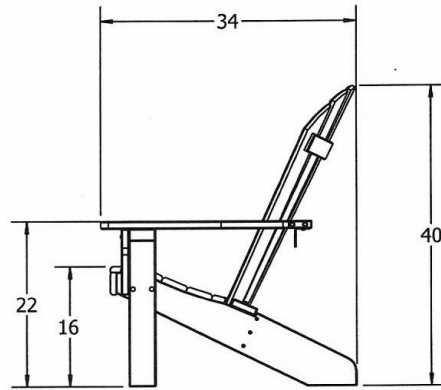

NATIONAL OUTDOOR FURNITURE, INC.
1210 W. Main Street #296 Riverhead, NY 11901
Toll-Free Phone: 1-888-663-4621
Phone: 631-369-9099 Fax: 631-207-8312
Email: nofinc@optonline.net
www.nationaloutdoorfurniture.com

NATIONAL OUTDOOR FURNITURE, INC.
144 Murdock Road #325 Pomfret Center, CT 06259
Toll-Free Phone: 1-888-516-8873
Phone: 1-860-974-9996 Fax: 516-706-1901
Email: nofinc@earthlink.net
www.nationaloutdoorfurniture.com