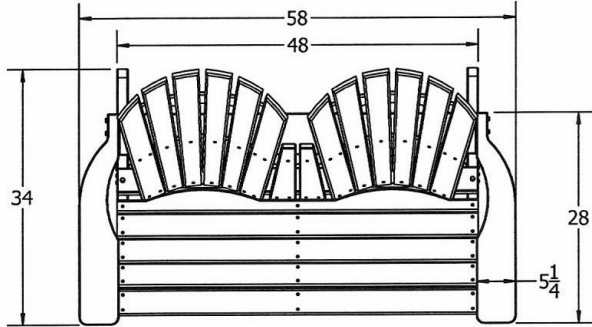

Green

Red

Brown

NATIONAL OUTDOOR FURNITURE, INC.
1210 W. Main Street #296 Riverhead, NY 11901
Toll-Free Phone: 1-888-663-4621
Phone: 631-369-9099 Fax: 631-207-8312
Email: nofinc@optonline.net
www.nationaloutdoorfurniture.com

NATIONAL OUTDOOR FURNITURE, INC.
144 Murdock Road #325 Pomfret Center, CT 06259
Toll-Free Phone: 1-888-516-8873
Phone: 1-860-974-9996 Fax: 516-706-1901
Email: nofinc@earthlink.net
www.nationaloutdoorfurniture.com