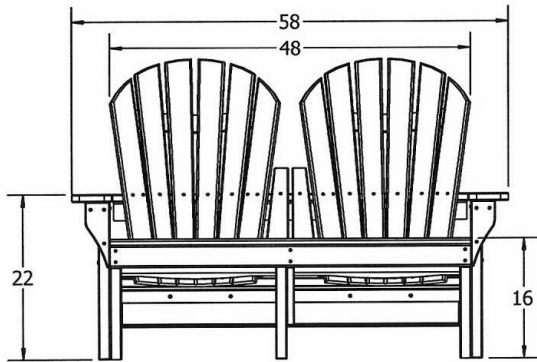

NATIONAL OUTDOOR FURNITURE, INC.
1210 W. Main Street #296 Riverhead, NY 11901
Toll-Free Phone: 1-888-663-4621
Phone: 631-369-9099 Fax: 631-207-8312
Email: nofinc@optonline.net
www.nationaloutdoorfurniture.com

NATIONAL OUTDOOR FURNITURE, INC.
144 Murdock Road #325 Pomfret Center, CT 06259
Toll-Free Phone: 1-888-516-8873
Phone: 1-860-974-9996 Fax: 516-706-1901
Email: nofinc@earthlink.net
www.nationaloutdoorfurniture.com