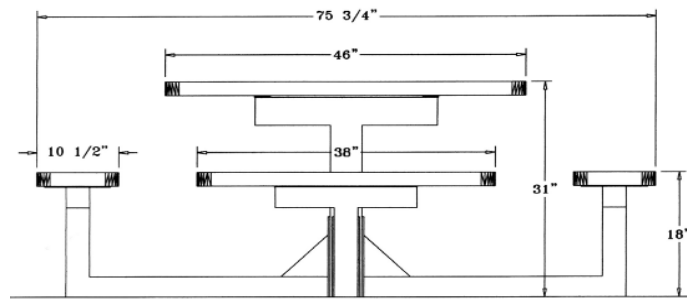

46" Square Regal Pedestal Table with (4) Attached Seats, Rounded Corners - Portable.

- 363 lbs.
- Top and seats are made with polyethylene 3/4"
- 9 expanded metal inside a 2" x 2" x 1/8" angle iron frame.
- 4" square zinc coated, powder coated galvanized frame.
- With umbrella hole.
- Some assembly required.

Item #: WC RSQ46PP