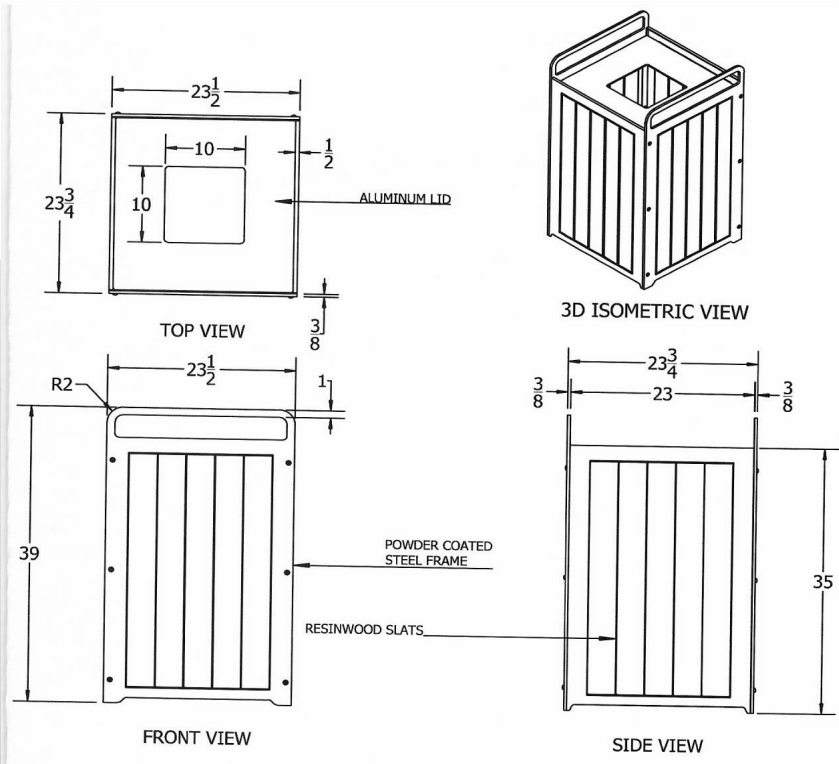

Resinwood Slat Colors

NATIONAL OUTDOOR FURNITURE, INC.

1210 W. Main Street #296 Riverhead, NY 11901
Toll-Free Phone: 1-888-663-4621
Phone: 631-369-9099 Fax: 631-207-8312
Email: nofinc@optonline.net
www.nationaloutdoorfurniture.com

NATIONAL OUTDOOR FURNITURE, INC.

144 Murdock Road #325 Pomfret Center, CT 06259
Toll-Free Phone: 1-888-516-8873
Phone: 1-860-974-1551 Fax: 516-706-1901
Email: nofinc@earthlink.net
www.nationaloutdoorfurniture.com