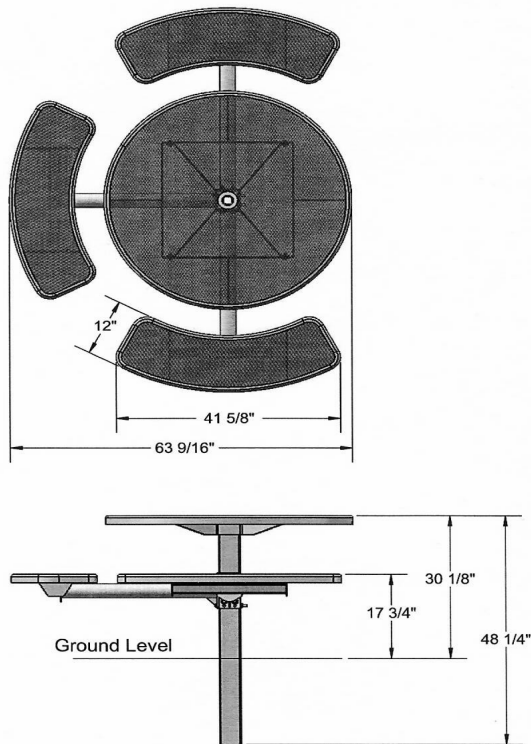

46" Round Regal Pedestal Table with (3) Attached Concave Seats - Surface Mount.

- 283 lbs.
- Top and seats are made with heavy duty polyethylene $\frac{3}{4}$ " #9 expanded metal inside a $\frac{3}{4}$ " x 2" x $\frac{1}{8}$ " angle iron frame.
- 4" square galvanized, zinc coated, powder coated single pedestal.
- With umbrella hole.
- Some assembly required.

Item #: WC RRD46-3SM

Textured Polyethylene Colors

Powder Coat Gloss Colors

NATIONAL OUTDOOR FURNITURE, INC.
1210 W. Main Street #296 Riverhead, NY 11901
Toll-Free Phone: 1-888-663-4621
Phone: 631-369-9099 Fax: 631-207-8312
Email: nofinc@optonline.net
www.nationaloutdoorfurniture.com

NATIONAL OUTDOOR FURNITURE, INC.
144 Murdock Road #325 Pomfret Center, CT 06259
Toll-Free Phone: 1-888-516-8873
Phone: 1-860-974-1551 Fax: 516-706-1901
Email: nofinc@earthlink.net
www.nationaloutdoorfurniture.com