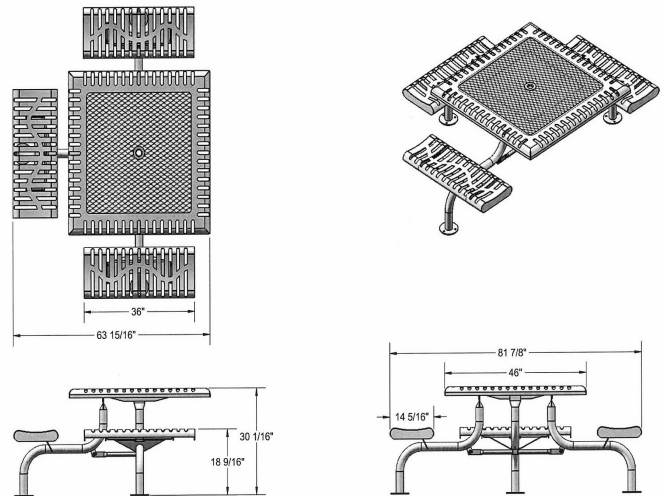

N.O.F. / Inc.

Classic Style

Surface Mount
Cover Options

46" Square Web Classic Table with (4) Attached Seats, Portable/Surface Mount.

- 296 lbs.
- Plastisol or polyethylene coated ribbed steel seats/top.
- 2 3/8" zinc coated, powder coated galvanized frame.
- Surface mount covers not included.
- With umbrella hole.
- Some assembly required.

Item #: WC WCSQ46PSM

Textured Polyethylene Colors

Powder Coat Gloss Colors

NATIONAL OUTDOOR FURNITURE, INC.
 1210 W. Main Street #296 Riverhead, NY 11901
 Toll-Free Phone: 1-888-663-4621
 Phone: 631-369-9099 Fax: 631-207-8312
 Email: nofinc@optonline.net
www.nationaloutdoorfurniture.com