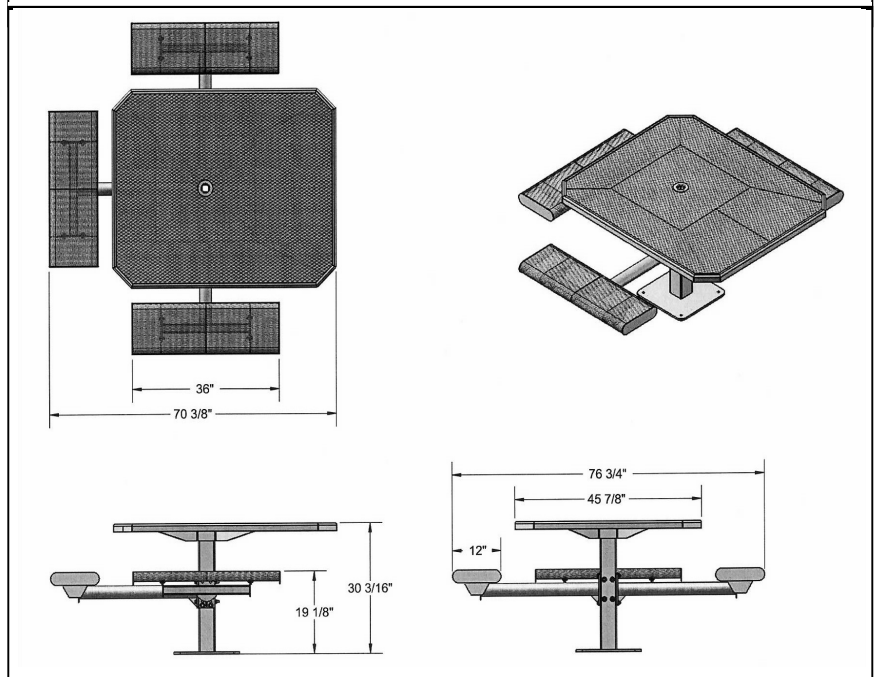

## 46" Octagon ADA Rolled Pedestal Table with (3) Attached Seats - Surface Mount.

- 46" x 57" ADA Top.
- 338 lbs.
- Top and seats are made with polyethylene coated 3/4" #9 expanded metal inside a 2" x 2" x 1/8" angle iron frame.
- 4" square zinc coated, powder coated galvanized frame.
- With umbrella hole.
- Some assembly required.

**Item #:** WC ROCT46ADA-3SM

**Rolled Pedestal Style  
ADA Surface Mount**