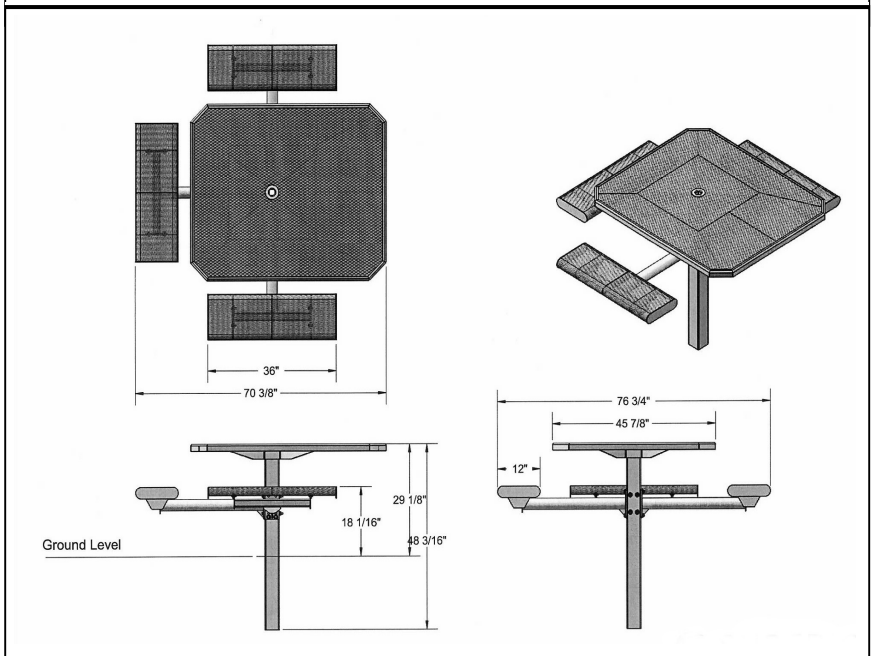

46" Octagon ADA Rolled Pedestal Table with (3) Attached Seats - Inground Mount.

- 46" x 57" ADA Top.
- 338 lbs.
- Top and seats are made with polyethylene coated 3/4" #9 expanded metal inside a 2" x 2" x 1/8" angle iron frame.
- 4" square zinc coated, powder coated galvanized frame.
- With umbrella hole.
- Some assembly required.

Item #: WC ROCT46ADA-3IG

**Rollped Pedestal Style
ADA Inground Mount**

Textured Polyethylene Colors

Powder Coat Gloss Colors

NATIONAL OUTDOOR FURNITURE, INC.
 1210 W. Main Street #296 Riverhead, NY 11901
 Toll-Free Phone: 1-888-663-4621
 Phone: 631-369-9099 Fax: 631-207-8312
 Email: nofinc@optonline.net
www.nationaloutdoorfurniture.com